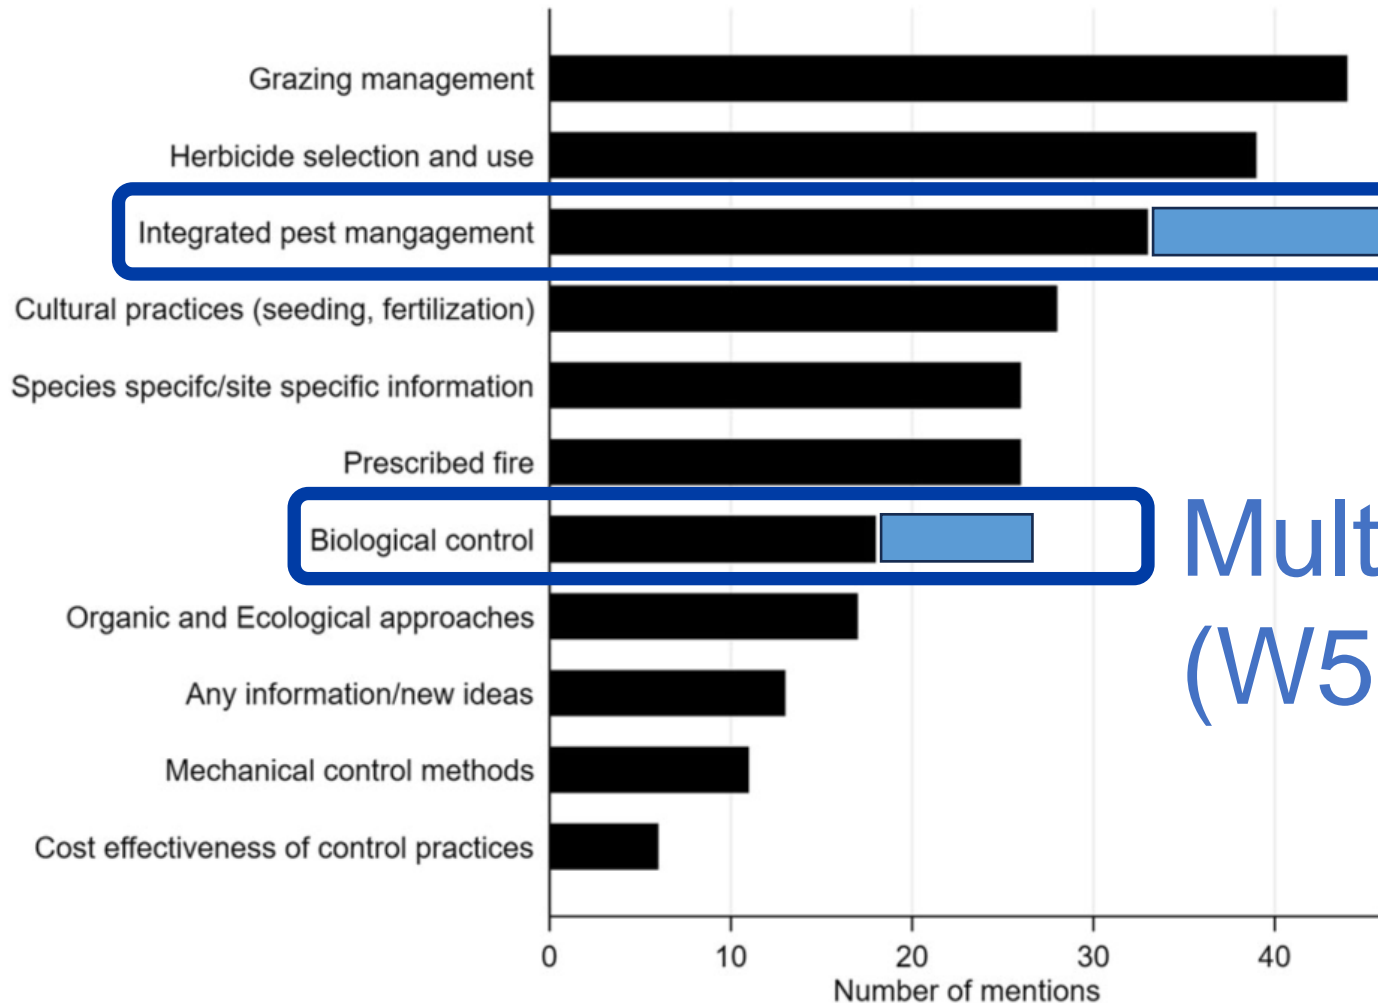

Next step: AW-IPM

Multistate stakeholders
(W5185 discussion)