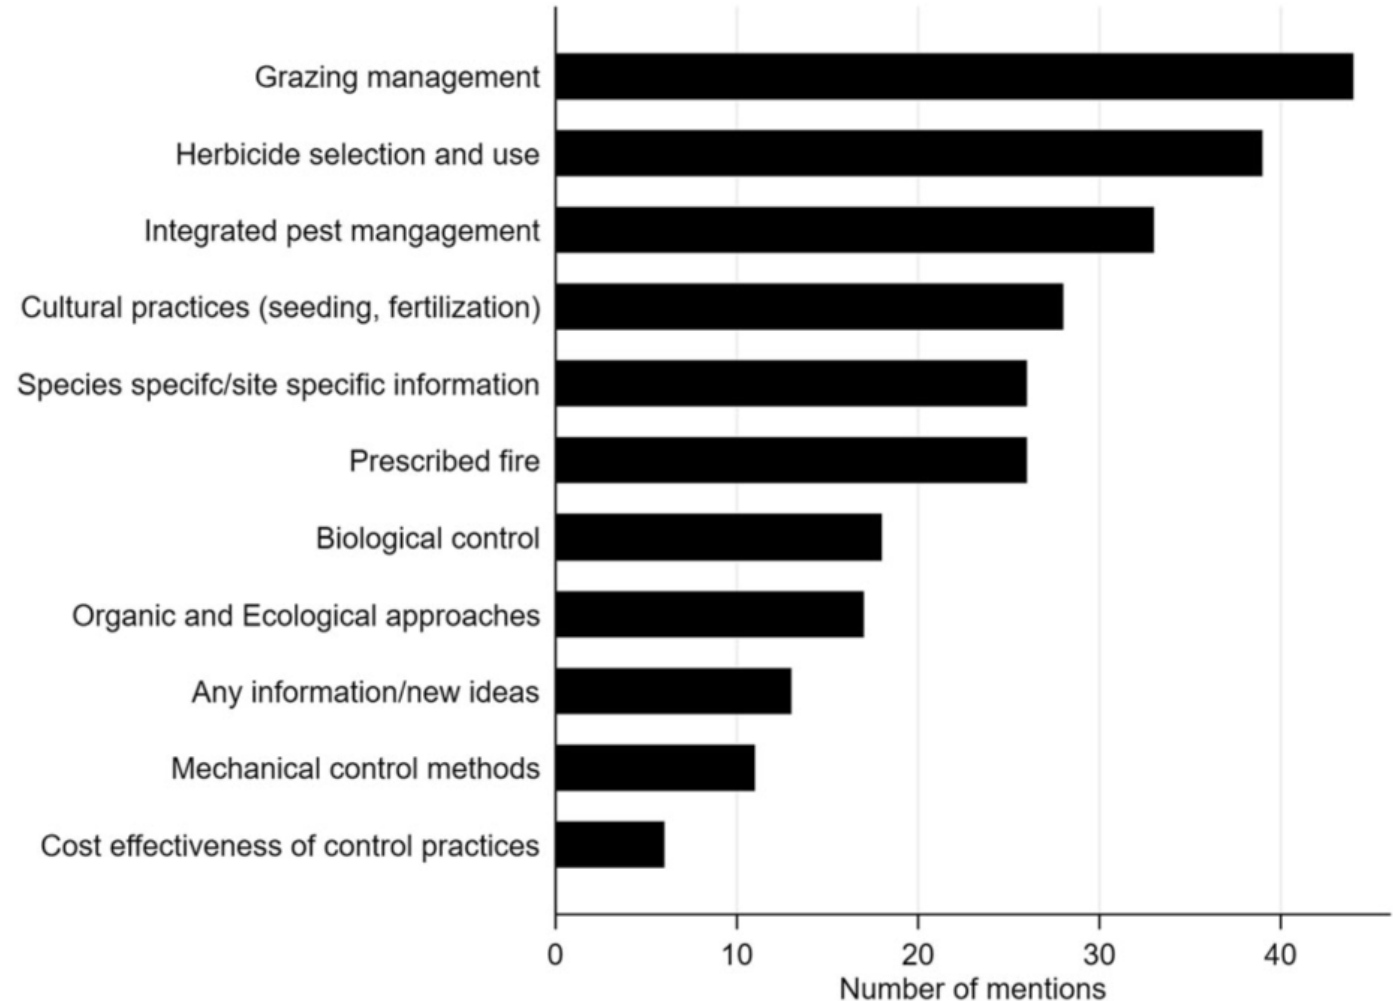

Calling for a consortium on a rosette weevil against yellow starthistle in California

Department of Entomology
Ikju Park: ikju.park@ucr.edu

Practitioner Insights into Weed Management on California's Rangelands and Natural Areas

Tracy K. Schohr¹ · Elise S. Gornish² · Grace Woodmansee³ · Julea Shaw³ · Kenneth W. Tate³ · Leslie M. Roche³ 

Yellow starthistle

Medusahead

260 CA practitioners

Biological control in a nutshell

Cold storage + insect hormones = multiple generations per year