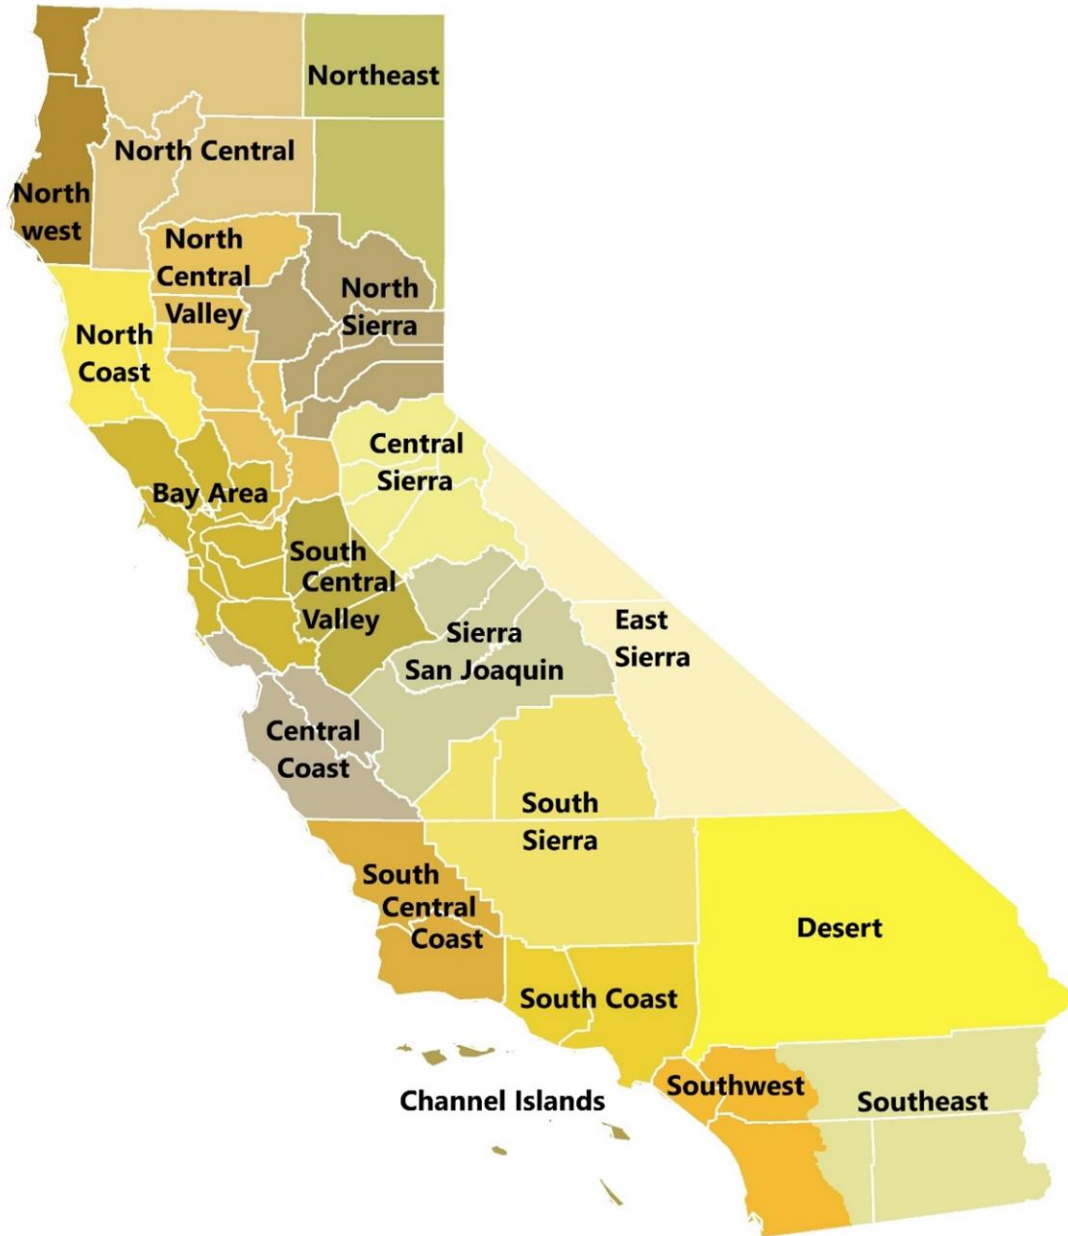

Contribute Observations of Regional EDRR Weed Species

October 2022

We encourage you to contribute observations of regional EDRR weed species in either iNaturalist or Calflora. Each region's list of target weed species in iNaturalist can be accessed by clicking on the regions in the map below. These plant lists can also be found in the Calflora [Regional Prioritization group](#). These lists are the products of Cal-IPC, CDFA, and county agriculture commissioners working together. Your observations – whether in Calflora or iNaturalist– will contribute to the local effort to respond to these early invaders.

*The Channel Islands and Desert regions do not currently have EDRR lists.