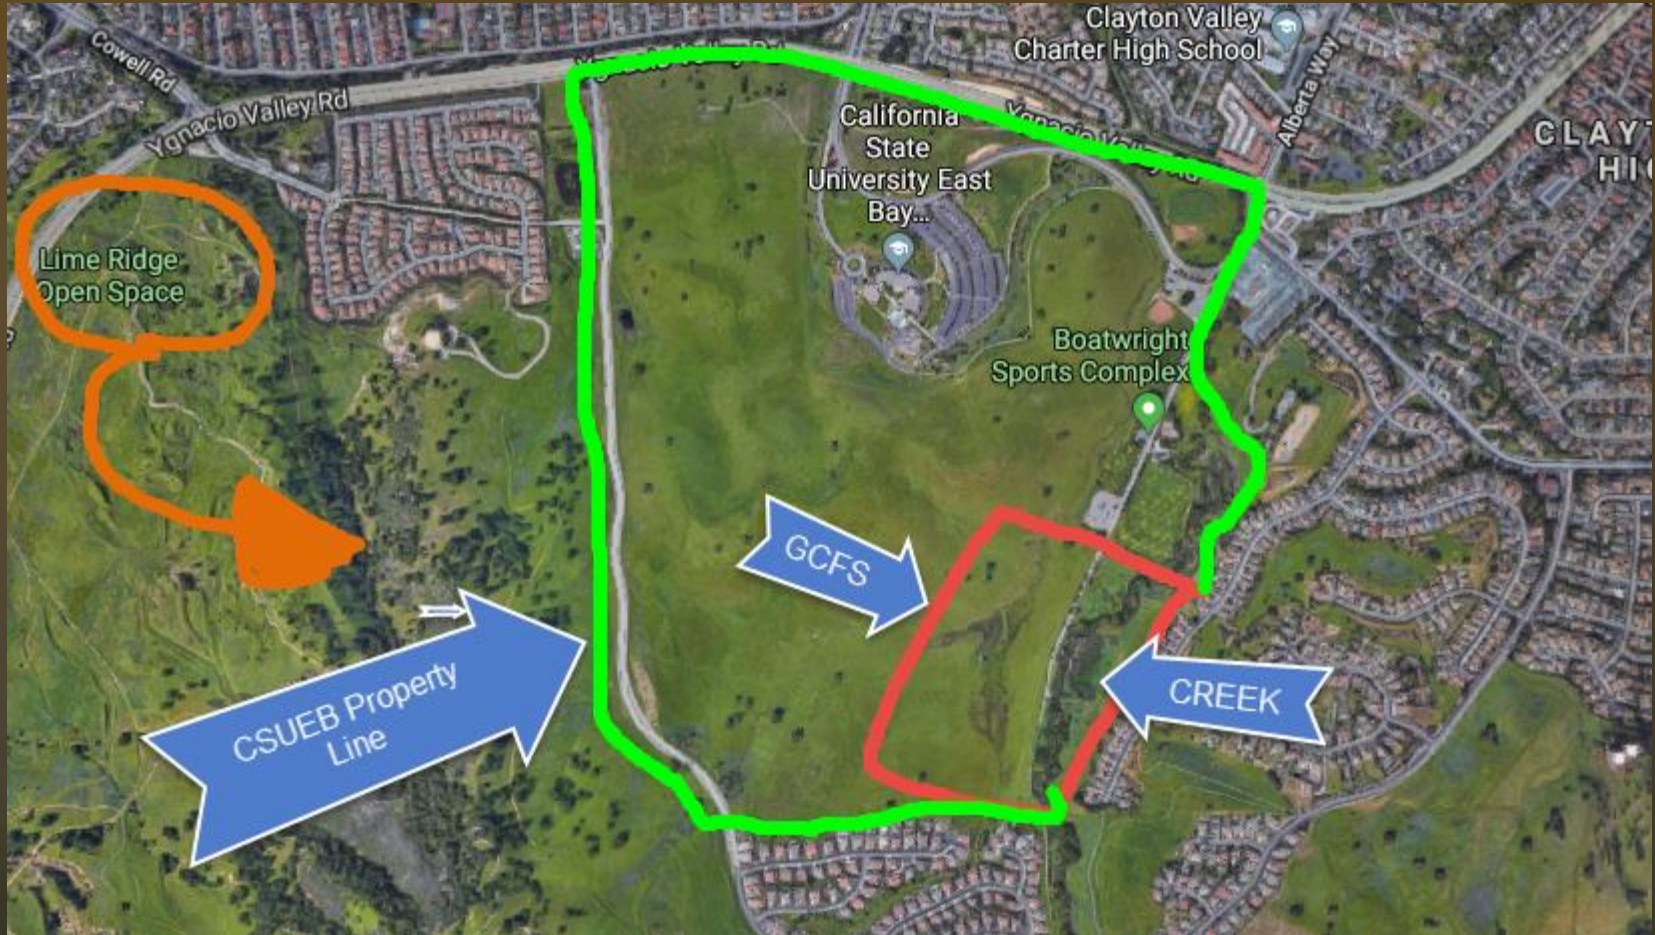

**Welcome to
Cal State
East Bay's
Concord
Campus!**

GALINDO CREEK FIELD STATION
AT CAL STATE EAST BAY

Galindo Creek Field Station and University property

We're in a very active wildlife corridor!

- See all of our wildlife videos on the GCFS website:
- csueastbay.edu/galindocreek
- Or go to YouTube: **Galindo Creek Field Station, CSUEB**
- Nomad Ecology's Biological Resources Assessment is also available on our website.

Coming Soon!

Wolwonja Ecocultural Garden

The slide features a green background with a pattern of overlapping hexagons. A white rectangular box is positioned on the right side, containing the text 'Thank you for all you do!' in a green, sans-serif font. The box has a thin white border and a dark green horizontal bar at the bottom. Above the text, there is a solid dark grey rectangular area.