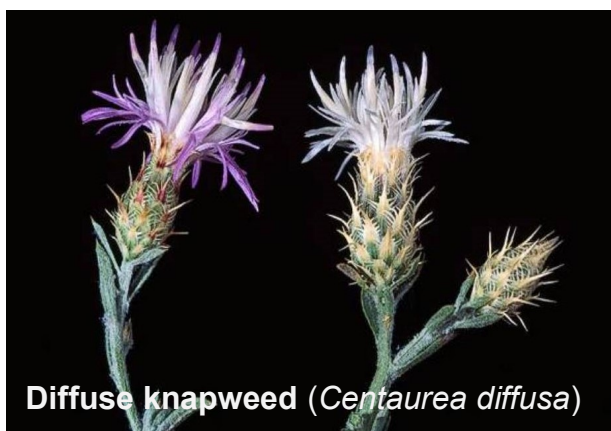

Weed Alert! Knapweeds

Russian knapweed (*Acroptilon repens*)

Diffuse knapweed (*Centaurea diffusa*)

Spotted knapweed
(*Centaurea stoebe* ssp. *micranthos*)

Knapweeds

(*Centaurea/Acroptilon* spp.)

Mature Size Waist

Description

- Erect perennials up to 3 ft. tall with alternate leaves
- White, pink, or purple flowers
- Small leaves below flowers with spiny or papery margins
- Reproduces by seed and from rhizomes, root sprouts or fragments, and/or by resprouting when damaged
- Spread by roads, wind, waterways or hay
- Native to Europe and Asia