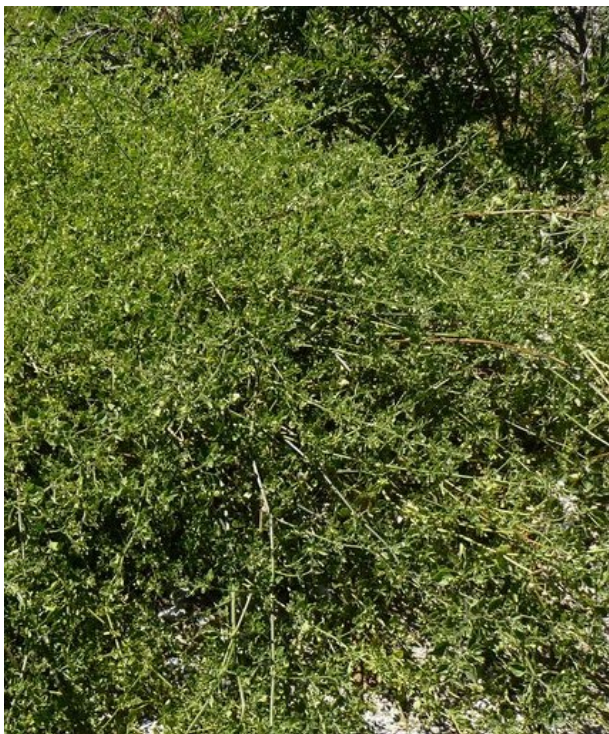

## Lily of the valley vine

# Lily of the valley vine

(*Salpichroa organifolia*)

**Mature Size** Vine

## Description

- Perennial vine or trailing shrub with oval, hairy leaves and single, white or cream-colored, bell-shaped flowers with five petals
- Round or egg-shaped berries are green and ill-smelling
- Finely-hairy leaves have smooth edges in pairs of two unequally-sized leaves, or alternate equally-sized leaves
- Younger stems are round and hairy, older stems have four sides
- Reproduces by seed and from rhizomes and root sprouts
- Spread by wildlife and horticulture
- Native to South America