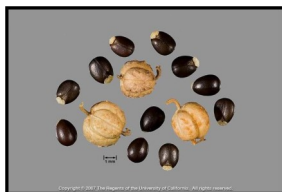

Weed Alert! Oblong spurge

Oblong spurge

(*Euphorbia oblongata*)

Mature Size Waist

Description

- Erect perennial up to 3 ft. tall
- Inconspicuous tiny flower clusters surrounded by yellow petal-like leaves
- Leaves alternate along finely hairy stem, 2-3 in. long, finely toothed
- Upright stems are red at the base and contain a milky sap
- Seedpods have a waxy appearance
- Reproduces by seed and vegetatively from rhizomes and root fragments
- Spread by roads and horticulture
- Native to Eurasia

Bloom Period Mar - Aug

Habitat Grassland, forest

2-Minute Removal Dig