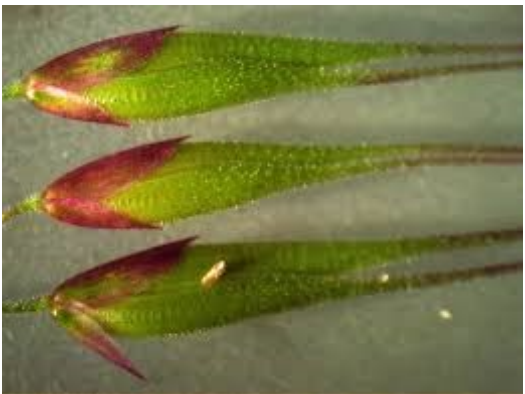

Weed Alert!

Longflowered veldtgrass

Longflowered veldtgrass

(*Ehrharta longiflora*)

Mature Size Knee

Description

- Erect annual grass to about 2 ft. tall
- Flowerheads 4-6 in. long
- Leaves generally lack hairs but may be minutely hairy
- Papery membrane at junction of leaf blade and outer grass sheath is large and often violet-tinged, usually covered with long, soft, fine hairs

- Reproduces by seed
- Spread by roads, equipment, recreation, seed
- Native to South Africa

Bloom Period Apr - May

Habitat Coastal scrub

2-Minute Removal Pull

Image credits: Front top and bottom: J.M. DiTomaso ©2007 The Regents of the University of California, Front center and back: Harry Rose; icons by Tim Hyland
These cards were adapted from a design by National Park Service.