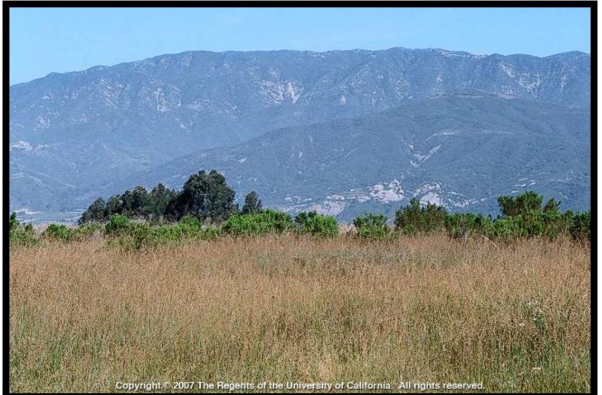

# Perennial veldt grass

(*Ehrharta calycina*)

**Mature Size** Knee

## Description

- Tussock-forming grass 12-28 in. tall
- Flat, green to reddish-purple-tinged leaves, 3-8 in long
- Leaves wrinkled along blade edge
- Seedhead 4-6 in. long
- Small projection where leaf meets stem has tiny hairs
- Reproduces by seed and vegetatively from underground rhizomes
- Spread by roads, human activities, wind, wildlife
- Native to southern Africa