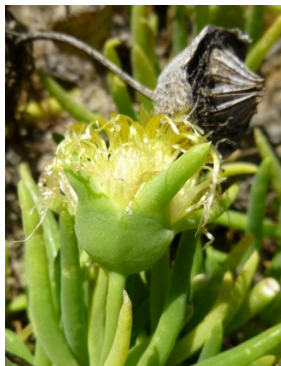

## Narrow leaved iceplant

# Narrow-leaved iceplant

(*Conicosia pugioniformis*)

**Mature Size** Ankle

## Description

- Creeping succulent perennial 6-12 in. tall
- Shiny pale yellow to orange flower, 2-3 in. wide, with an unpleasant scent
- Leaves pointed and 6 - 8 in. long
- Distinctive seed pod
- Reproduces by seed and vegetatively from root crown when damaged
- Spread by roads or wind
- Native to South Africa