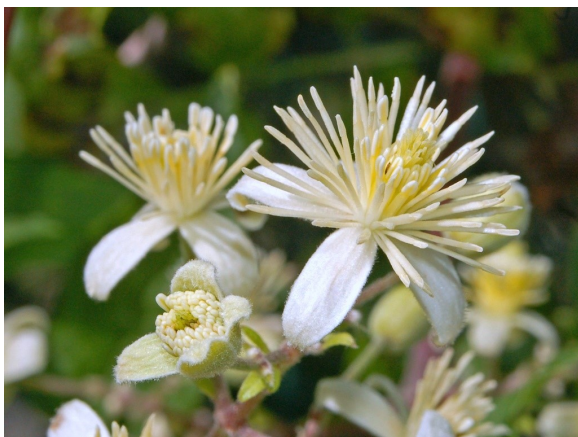

Weed Alert!

Old man's beard

Old man's beard

(*Clematis vitalba*)

Mature Size Vine

Description

- Deciduous, climbing vine with woody stems up to 100 ft. long
- Fragrant creamy white to green-white bisexual flowers are found in clusters of 3-22
- Flowers are followed by feathery seeds with long, silky appendages
- Leaves are thin and papery, composed of five opposite leaflets with smooth to toothed edges
- Reproduces by seed and from fragments/resprouts when damaged
- Spread by water, wind, horticulture
- Native to Europe and Southwest Asia

Bloom Period Dec - May

Habitat Chaparral, riparian, forests, roadsides, coastal regions

2-Minute Removal Dig

Image credits: Front top/bottom: Hectonichus, Front center: Robert Vidéki, Doronicum Kft., Bugwood.org, Back top: H. Zell, Back bottom: Roger Culos, Museum of Toulouse; icons by Tim Hyland
These cards were adapted from a design by National Park Service.