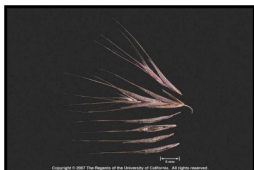

Cheatgrass

(*Bromus tectorum*)

Mature Size Knee

Description

- Up to 2.5 ft. annual grass with soft, drooping seedheads
- Yellowish-green seedheads are bristly, in a loose, branched cluster
- Seeds have slender, straight bristle at the tip that are 1/3-3/4 in. long
- Seedheads turn reddish-purple as they mature
- Leaves densely covered with short, soft hairs
- Reproduces by seed
- Spread by construction equipment, roads, wind, wildlife, livestock, hay, forage, seed
- Native to Europe, southwestern Asia, and northern Africa

Bloom Period May - Jun

Habitat Scrub, chaparral, grassland, woodland, forest

2-Minute Removal Pull