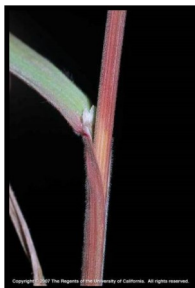

Cheatgrass

(*Bromus tectorum*)

Mature Size Knee

Description

- Up to 2.5 ft. annual grass with soft, drooping seedheads
- Yellowish-green seedheads are bristly, in a loose, branched cluster
- Seeds have slender, straight bristle at the tip that are 1/3-3/4 in. long
- Seedheads turn reddish-purple as they mature
- Leaves densely covered with short, soft hairs
- Reproduces by seed
- Spread by construction equipment, roads, wind, wildlife, livestock, hay, forage, seed
- Native to Europe, southwestern Asia, and northern Africa

Bloom Period May - Jun

Habitat Scrub, chaparral, grassland, woodland, forest

2-Minute Removal Pull