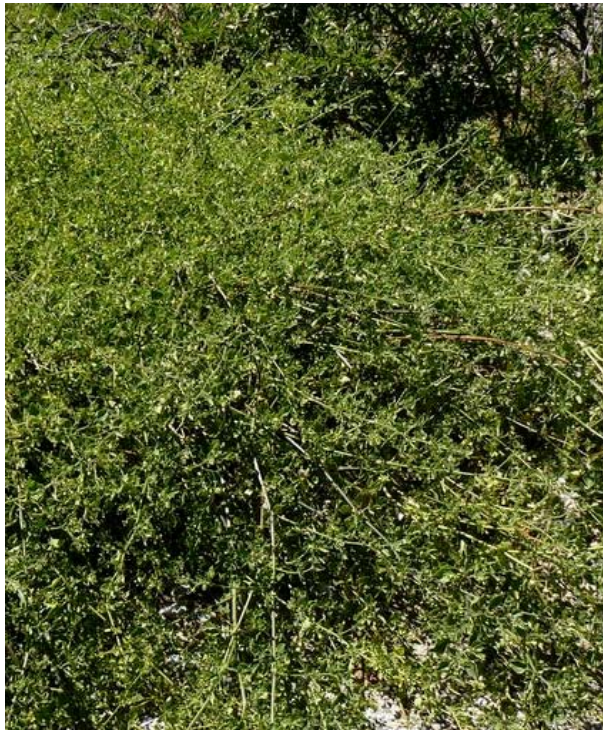

Weed Alert!
Lily of the valley vine

Lily of the valley vine

(*Salpichroa organifolia*)

Mature Size Vine

Description

- Perennial vine or trailing shrub with oval, hairy leaves and single, white or cream-colored, bell-shaped flowers with five petals
- Round or egg-shaped berries are green and ill-smelling
- Finely-hairy leaves have smooth edges in pairs of two unequally-sized leaves, or alternate equally-sized leaves
- Younger stems are round and hairy, older stems have four sides
- Reproduces by seed and from rhizomes and root sprouts
- Spread by wildlife and horticulture
- Native to South America

Bloom Period Mar - Oct

Habitat Disturbed sites,
riparian, canyons

2-Minute Removal Dig

Image credits: Front: ©2012 Jean Pawek; Back top ©2007 Zoya Akulova; Back bottom: ©2012 Jean Pawek ; icons by Tim Hyland
These cards were adapted from a design by National Park Service.