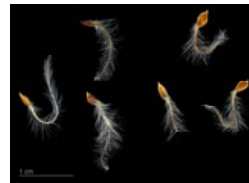

Weed Alert! Old man's beard

Old man's beard

(*Clematis vitalba*)

Mature Size Vine

Description

- Deciduous, climbing vine with woody stems up to 100 ft. long
- Fragrant creamy white to green-white bisexual flowers are found in clusters of 3-22
- Flowers are followed by feathery seeds with long, silky appendages
- Leaves are thin and papery, composed of five opposite leaflets with smooth to toothed edges
- Reproduces by seed and from fragments/resprouts when damaged
- Spread by water, wind, horticulture
- Native to Europe and Southwest Asia

Bloom Period Dec - May

Habitat Chaparral, riparian, forests, roadsides, coastal regions

2-Minute Removal Dig

Image credits: Front top/bottom: Hectonichus, Front center: Robert Vidéki, Doronicum Kft., Bugwood.org, Back top: H. Zell, Back bottom: Roger Culos, Museum of Toulouse; icons by Tim Hyland
These cards were adapted from a design by National Park Service.