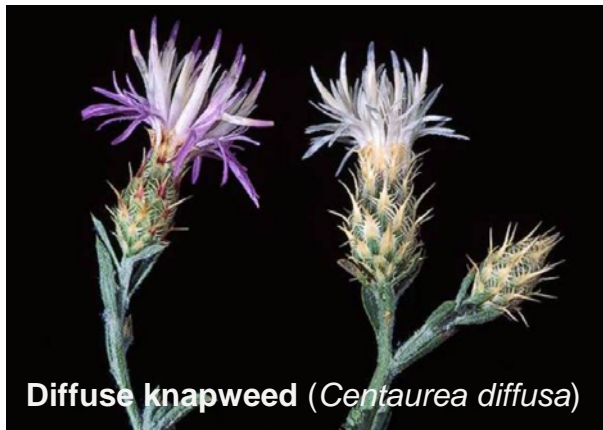

Weed Alert! Knapweeds

Russian knapweed (*Acroptilon repens*)

Diffuse knapweed (*Centaurea diffusa*)

Spotted knapweed
(*Centaurea stoebe* ssp. *micranthos*)

Knapweeds

(*Centaurea/Acroptilon* spp.)

Mature Size Waist

Description

- Erect perennials up to 3 ft. tall with alternate leaves
- White, pink, or purple flowers
- Small leaves below flowers with spiny or papery margins
- Reproduces by seed and from rhizomes, root sprouts or fragments, and/or by resprouting when damaged
- Spread by roads, wind, waterways or hay
- Native to Europe and Asia