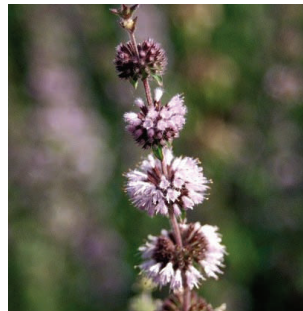

Weed Alert! Pennyroyal

www.cal-ipc.org

Pennyroyal

(*Mentha pulegium*)

Mature Size Ankle

Description

- Perennial mint, low-growing and spreading to upright from 4-35 in. tall
- Pink, blue, or violet flowers in dense clusters in a circle around the stem
- Leaves opposite, round to oval, grey-green, covered in short hairs
- 4-angled stem
- Powerful mint odor
- Reproduces from seed and vegetatively from underground rhizomes, creeping stolons, and stem fragments
- Spread by water, machinery, horticulture, animals
- Native to Europe

Bloom Period Jun - Nov

Habitat Disturbed sites, seeps, streamsides, vernal pools, marshes, ditches

2-Minute Removal Dig

Image credits: Front top: Medical botany by William Woodville. London, James Phillips, 1793, 1. ed., vol. 3 (pl. 171); Front bottom/Back left: © Mandy Tu, The Nature Conservancy; Back right: Gary A. Monroe @ USDA-NRCS PLANTS Database; icons by Tim Hyland
These cards were adapted from a design by National Park Service.