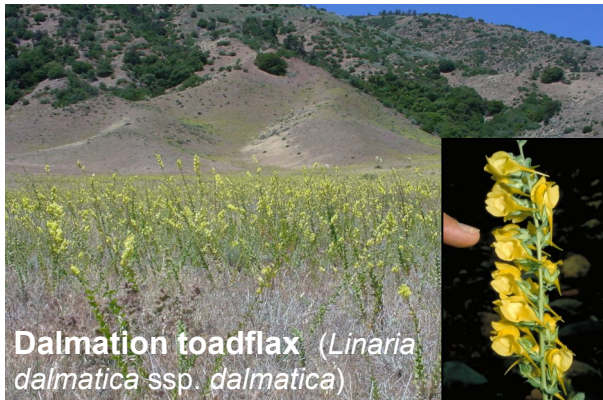

Weed Alert! Toadflaxes

Toadflaxes

(*Linaria* spp.)

Mature Size Waist

Description

- Erect, most hairless perennials up to 3 ft. tall
- Yellow, snapdragon-type flower with long pointed spur
- Opposite leaves without petiole leaf bases sometimes clasping
- Reproduces by seed and from rhizomes and root fragments
- Spread by roads or horticulture
- Native to Europe

Bloom Period Apr - Sep

Habitat Grassland, scrub, forest

2-Minute Removal Dig

Image credits: Front top: Mark Turner 2005, Front center: Bob Case, Front bottom: Bob Case; USFS, Back bottom: © Regents of the University of California; icons by Tim Hyland
These cards were adapted from a design by National Park Service.