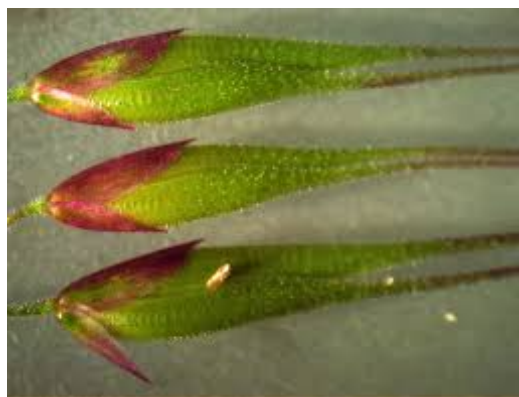

Weed Alert!

Longflowered veldtgrass

Longflowered veldtgrass

(*Ehrharta longiflora*)

Mature Size Knee

Description

- Erect annual grass to about 2 ft. tall
- Flowerheads 4-6 in. long
- Leaves generally lack hairs but may be minutely hairy
- Papery membrane at junction of leaf blade and outer grass sheath is large and often violet-tinged, usually covered with long, soft, fine hairs

- Reproduces by seed
- Spread by roads, equipment, recreation, seed
- Native to South Africa

Bloom Period Apr - May

Habitat Coastal scrub

2-Minute Removal Pull

Image credits: Front top and bottom: J.M. DiTomaso ©2007 The Regents of the University of California, Front center and back: Harry Rose; icons by Tim Hyland
These cards were adapted from a design by National Park Service.