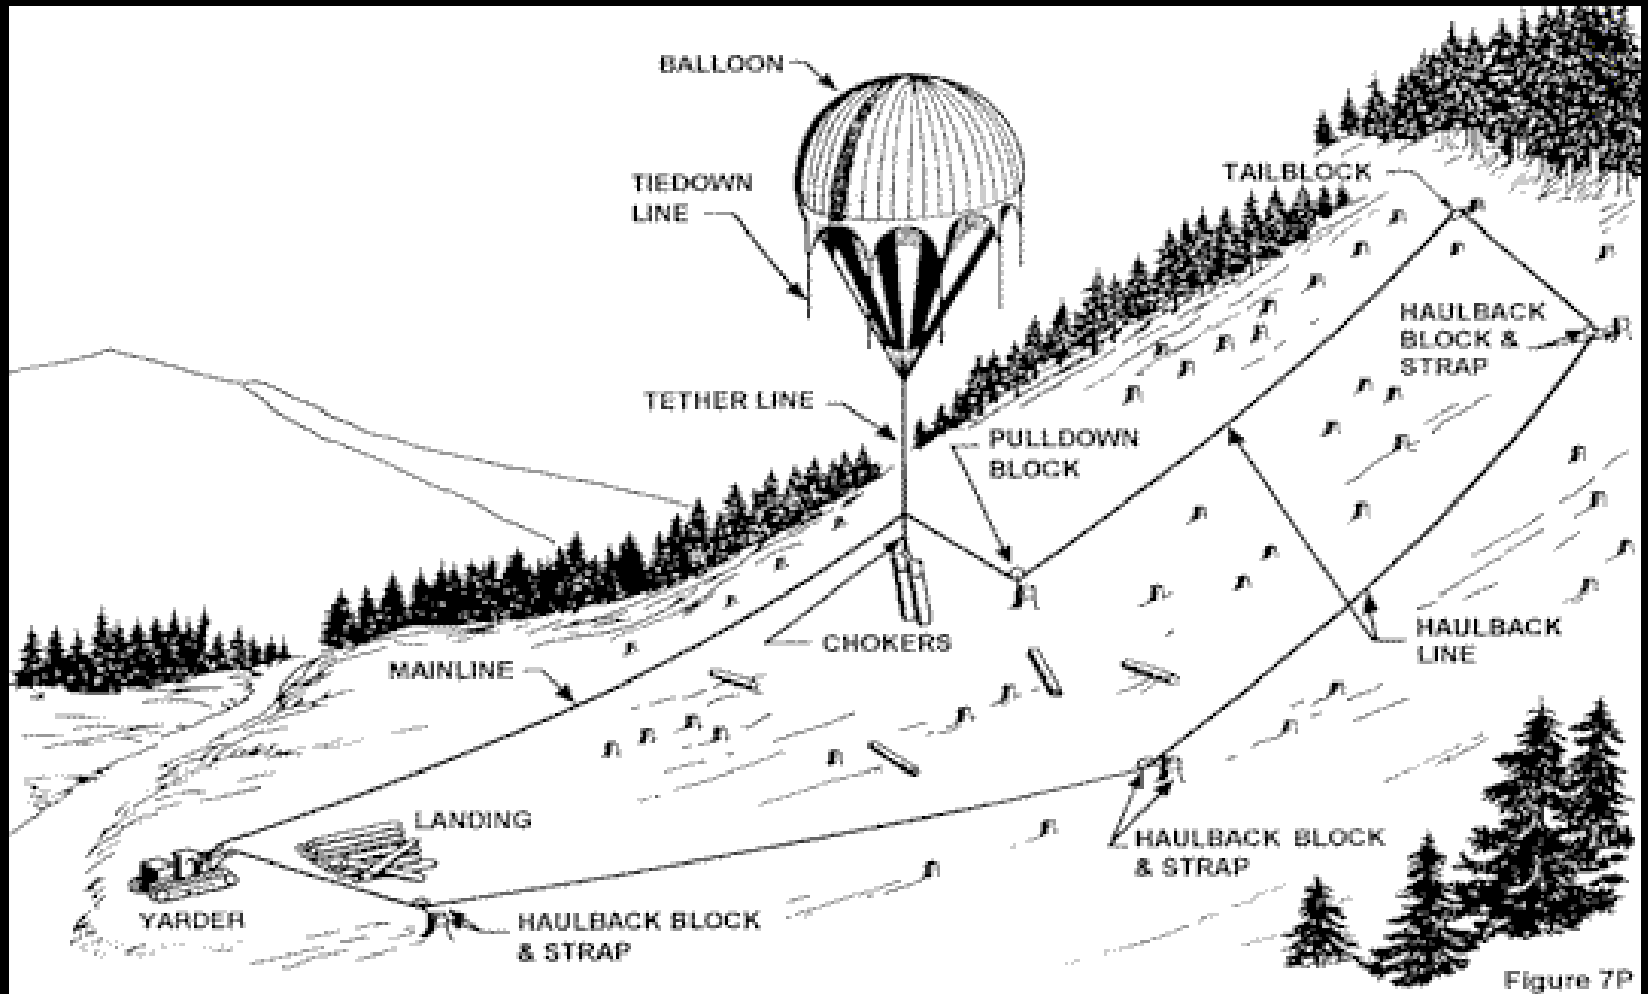

HOT AIR BALLOONS!

Figure 7P