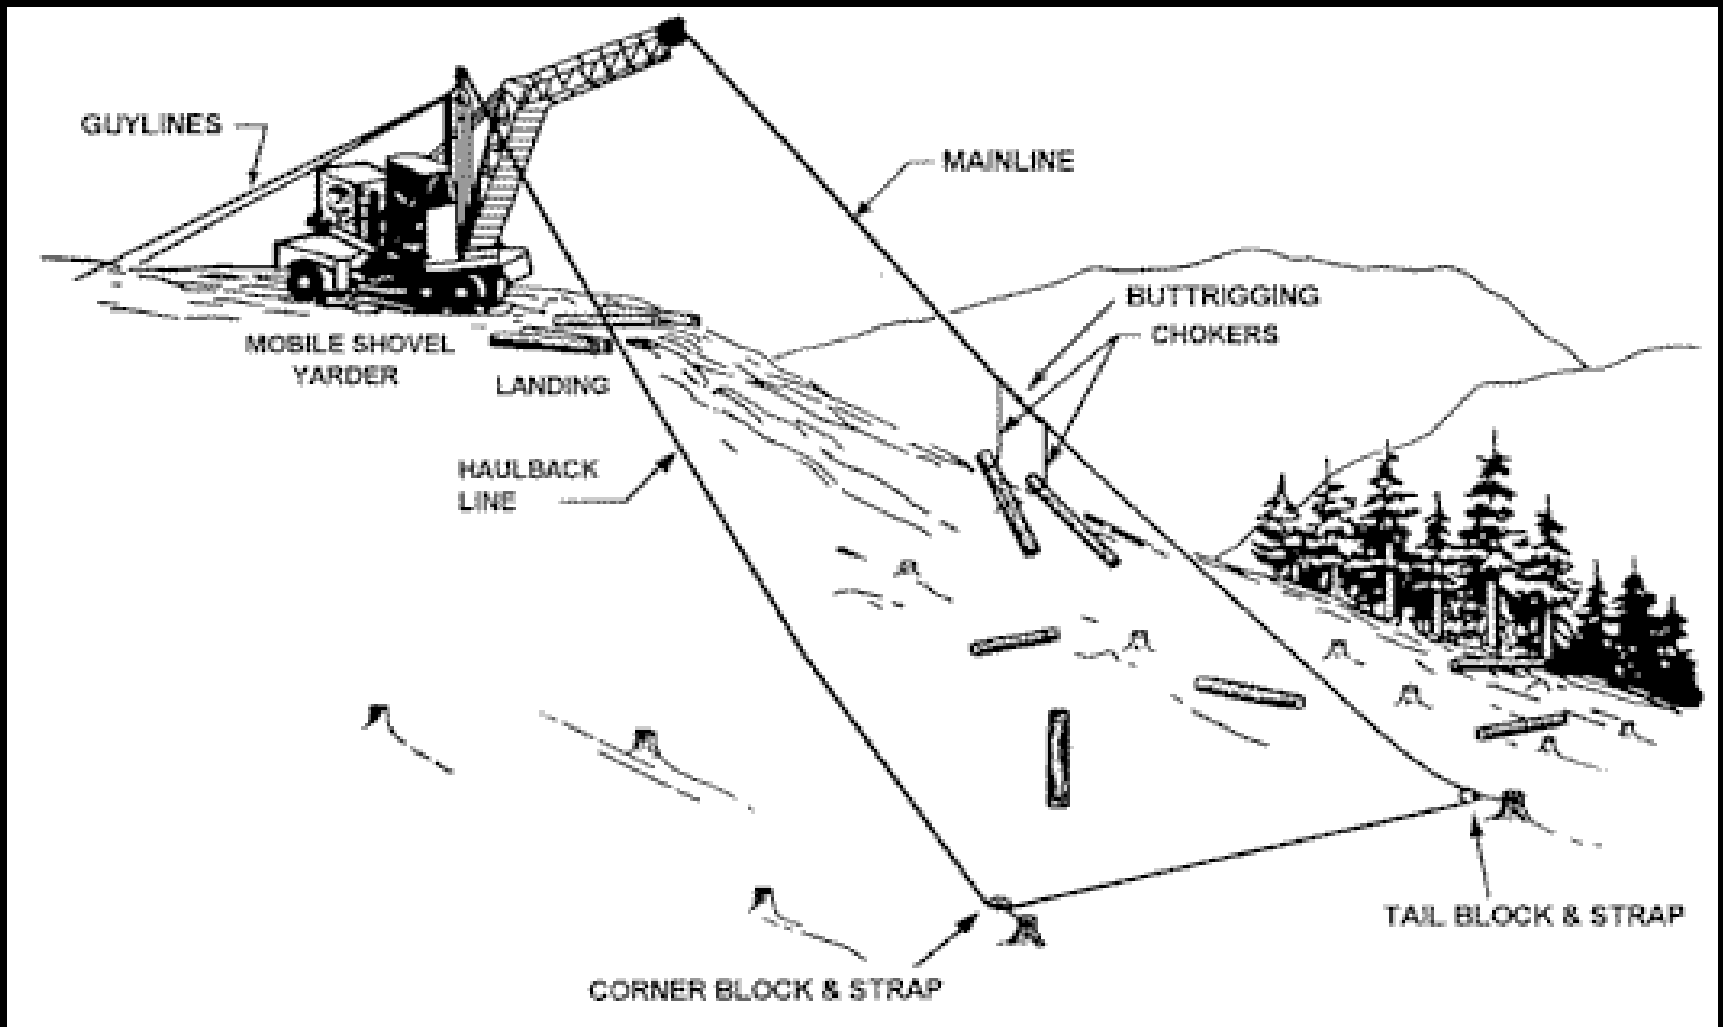

HARVESTERS CUT AND BUCK

YARDERS SKID AND LOAD

ELABORATE CABLE SYSTEMS USED FOR LOG EXTRACTION

HOT AIR BALLOONS!

Figure 7P

MULCHING TRACTORS CLEAN-UP SLASH BEFORE PLANTING

TECHNOLOGY IS TRICKLING DOWN

MANY OF THESE TOOLS CAN BE
TWEAKED FOR WEED MANAGEMENT

SMALLER SKIDSTEER MULCHERS NOW AVAILABLE

MINI-MULCHING HEAD

TREE TO MULCH – IN PLACE - < 5 MINUTES

WIDELY USED FOR GORSE/BROOM REMOVAL IN AUS/NZ

GORSE FIELD - BEFORE

GORSE FIELD – AFTER 2 HOURS

STEEP SLOPES ARE ALWAYS A PROBLEM

MODERN MACHINES CAN WORK ON UP TO 100% SLOPES

SPIDER (WALKING) EXCAVATORS ARE COMMON EVERYWHERE EXCEPT THE UNITED STATES

CAN BE USED FOR VEGETATION MANAGEMENT

MULCHING HEAD FOR SCOTCH BROOM ON SLOPES

MATERIAL HANDLING