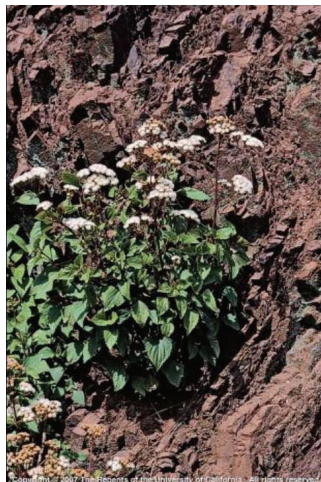

Weed Alert!

Eupatory, thoroughwort

Eupatory, thoroughwort

(*Ageratina adenophora*)

Mature Size Waist

Description

- 2-6 ft. perennial shrub with nearly flat-topped clusters of white flowers
- Small flowers are creamy white to pinkish
- Slender, tiny seeds are topped with a ring of numerous white hairs

- Leaves are opposite, trowel-shaped and toothed, 2-4 in. long and 1-2½ in. wide
- Reproduces by seed
- Spread by wind, water, soil movement, recreation, animals
- Native to southern and central Mexico