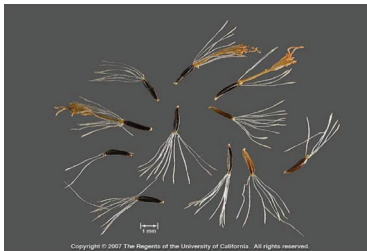

Weed Alert!

Eupatory, thoroughwort

Eupatory, thoroughwort

(*Ageratina adenophora*)

Mature Size Waist

Description

- 2-6 ft. perennial shrub with nearly flat-topped clusters of white flowers
- Small flowers are creamy white to pinkish
- Slender, tiny seeds are topped with a ring of numerous white hairs

- Leaves are opposite, trowel-shaped and toothed, 2-4 in. long and 1-2½ in. wide
- Reproduces by seed
- Spread by wind, water, soil movement, recreation, animals
- Native to southern and central Mexico

Bloom Period Apr - Aug, although may bloom year-round

Habitat Disturbed sites, coastal regions, riparian,

2-Minute Removal Pull

Image credits: Front and back: J.M. DiTomaso ©2007 The Regents of the University of California; icons by Tim Hyland
These cards were adapted from a design by National Park Service.