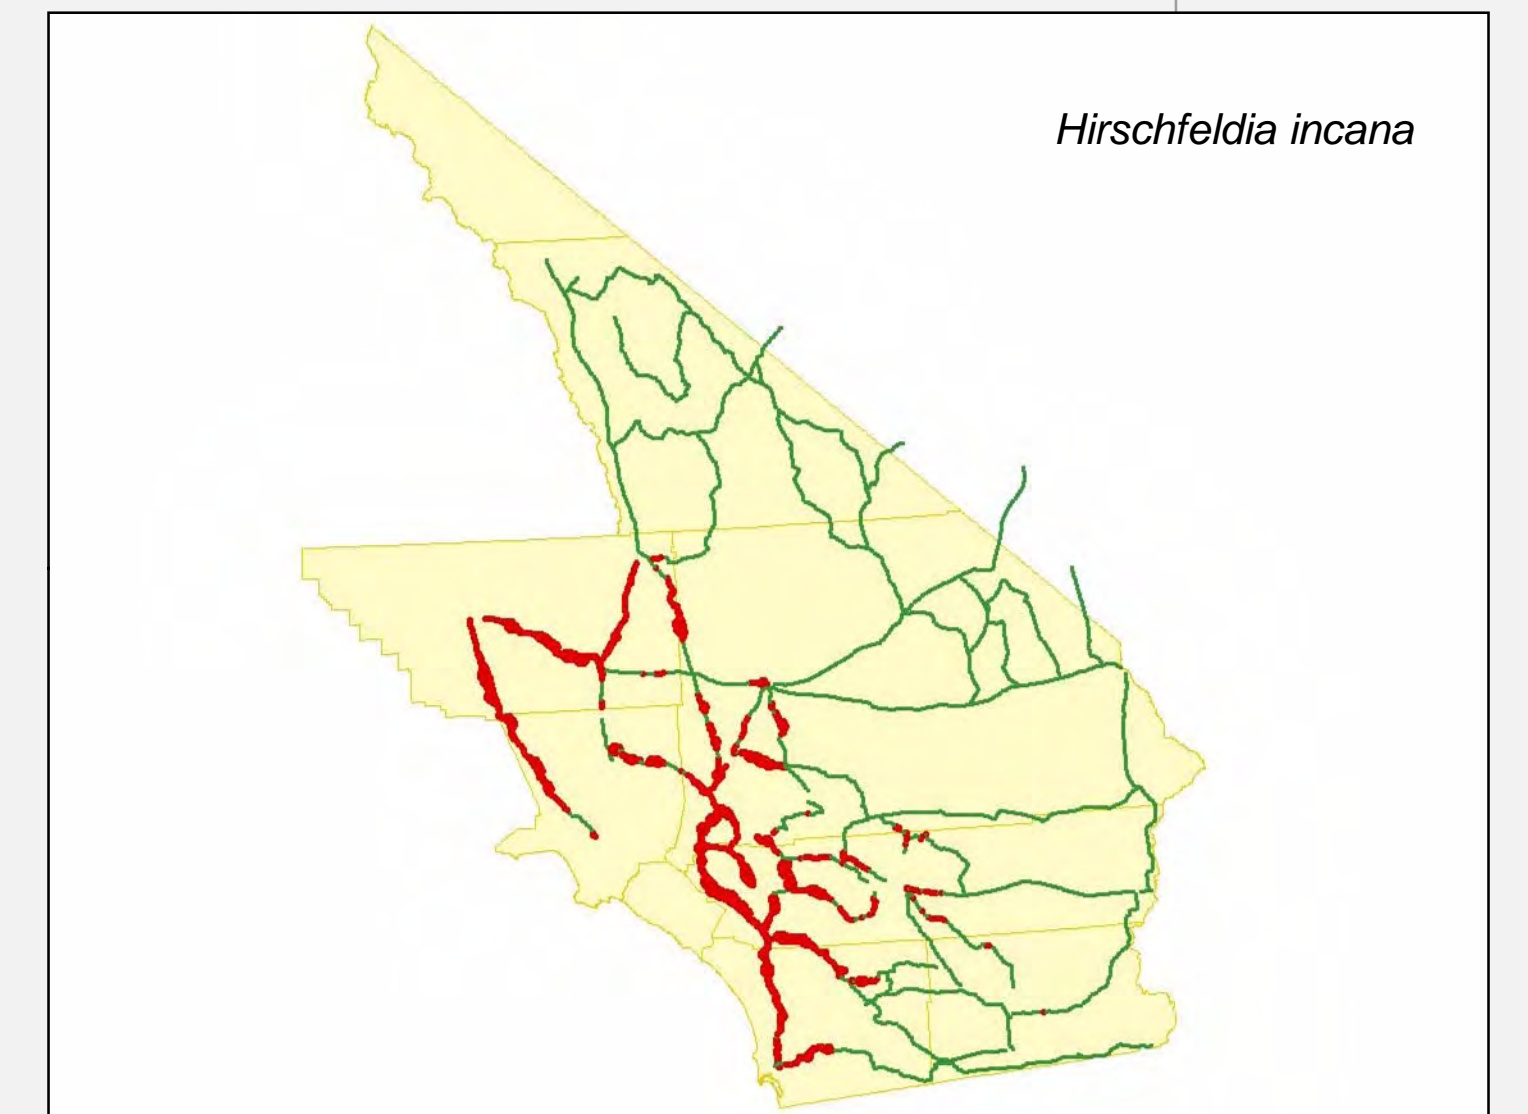

# *Brassica tournefortii* in the California desert, 2005

California Invasive Plant Council

***Brassica tournefortii* survey data**

Cover Class

- 0 (None Present)
- < 1% Cover
- < 5% Cover
- < 25% Cover
- 25% Cover and higher

Credits: Produced by the California Invasive Plant Council. Survey data collected by Corey Jacobs and Melissa Zarnada of the Great Basin Institute-Nevada Conservation Corps, July 19-August 13, 2005. GIS consulting Elizabeth J. Proctor. Funded by Caltrans and US Fish & Wildlife Service.

0 20 Miles