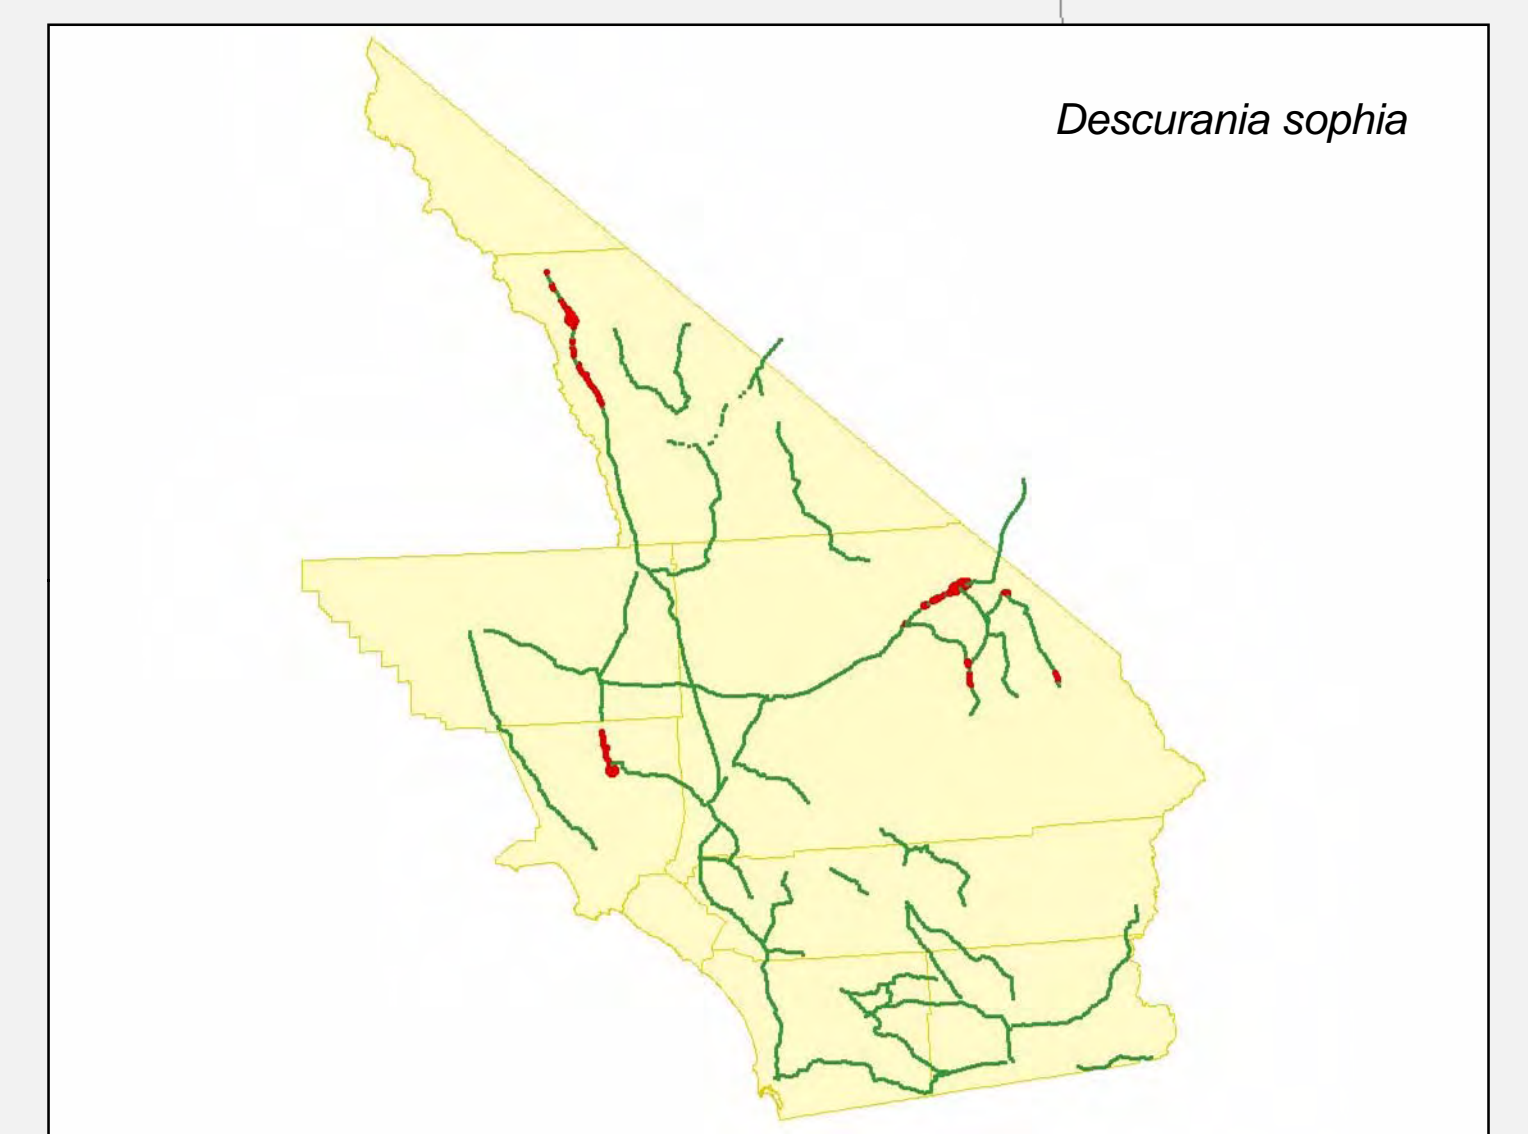

# *Brassica tournefortii* in the California desert, 2005

California Invasive Plant Council

***Brassica tournefortii* survey data**

Cover Class

- 0 (None Present)
- < 1% Cover
- < 5% Cover
- < 25% Cover
- 25% Cover and higher

Credits: Produced by the California Invasive Plant Council. Survey data collected by Corey Jacobs and Melissa Zarnada of the Great Basin Institute-Nevada Conservation Corps, July 19-August 13, 2005. GIS consulting Elizabeth J. Proctor. Funded by Caltrans and US Fish & Wildlife Service.

0 20 Miles