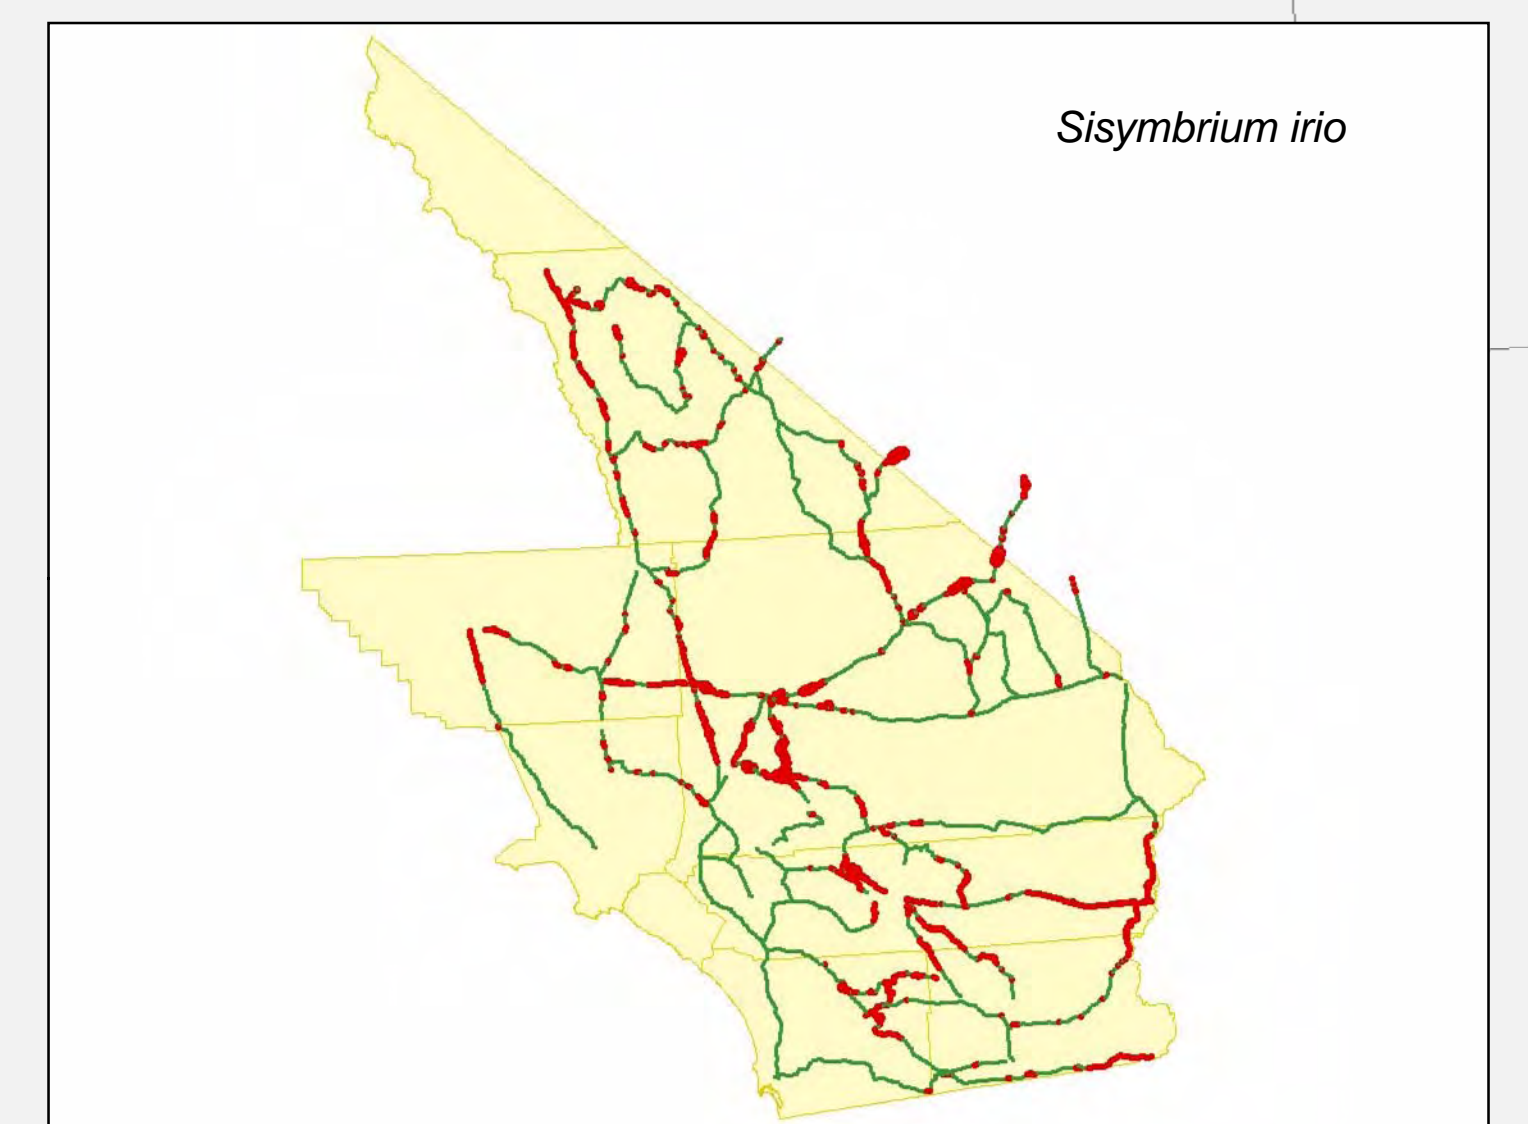

# *Brassica tournefortii* in the California desert, 2005

California Invasive Plant Council

***Brassica tournefortii* survey data**

Cover Class

- 0 (None Present)
- < 1% Cover
- < 5% Cover
- < 25% Cover
- 25% Cover and higher

Credits: Produced by the California Invasive Plant Council. Survey data collected by Corey Jacobs and Melissa Zarnada of the Great Basin Institute-Nevada Conservation Corps, July 19-August 13, 2005. GIS consulting Elizabeth J. Proctor. Funded by Caltrans and US Fish & Wildlife Service.

0 20 Miles