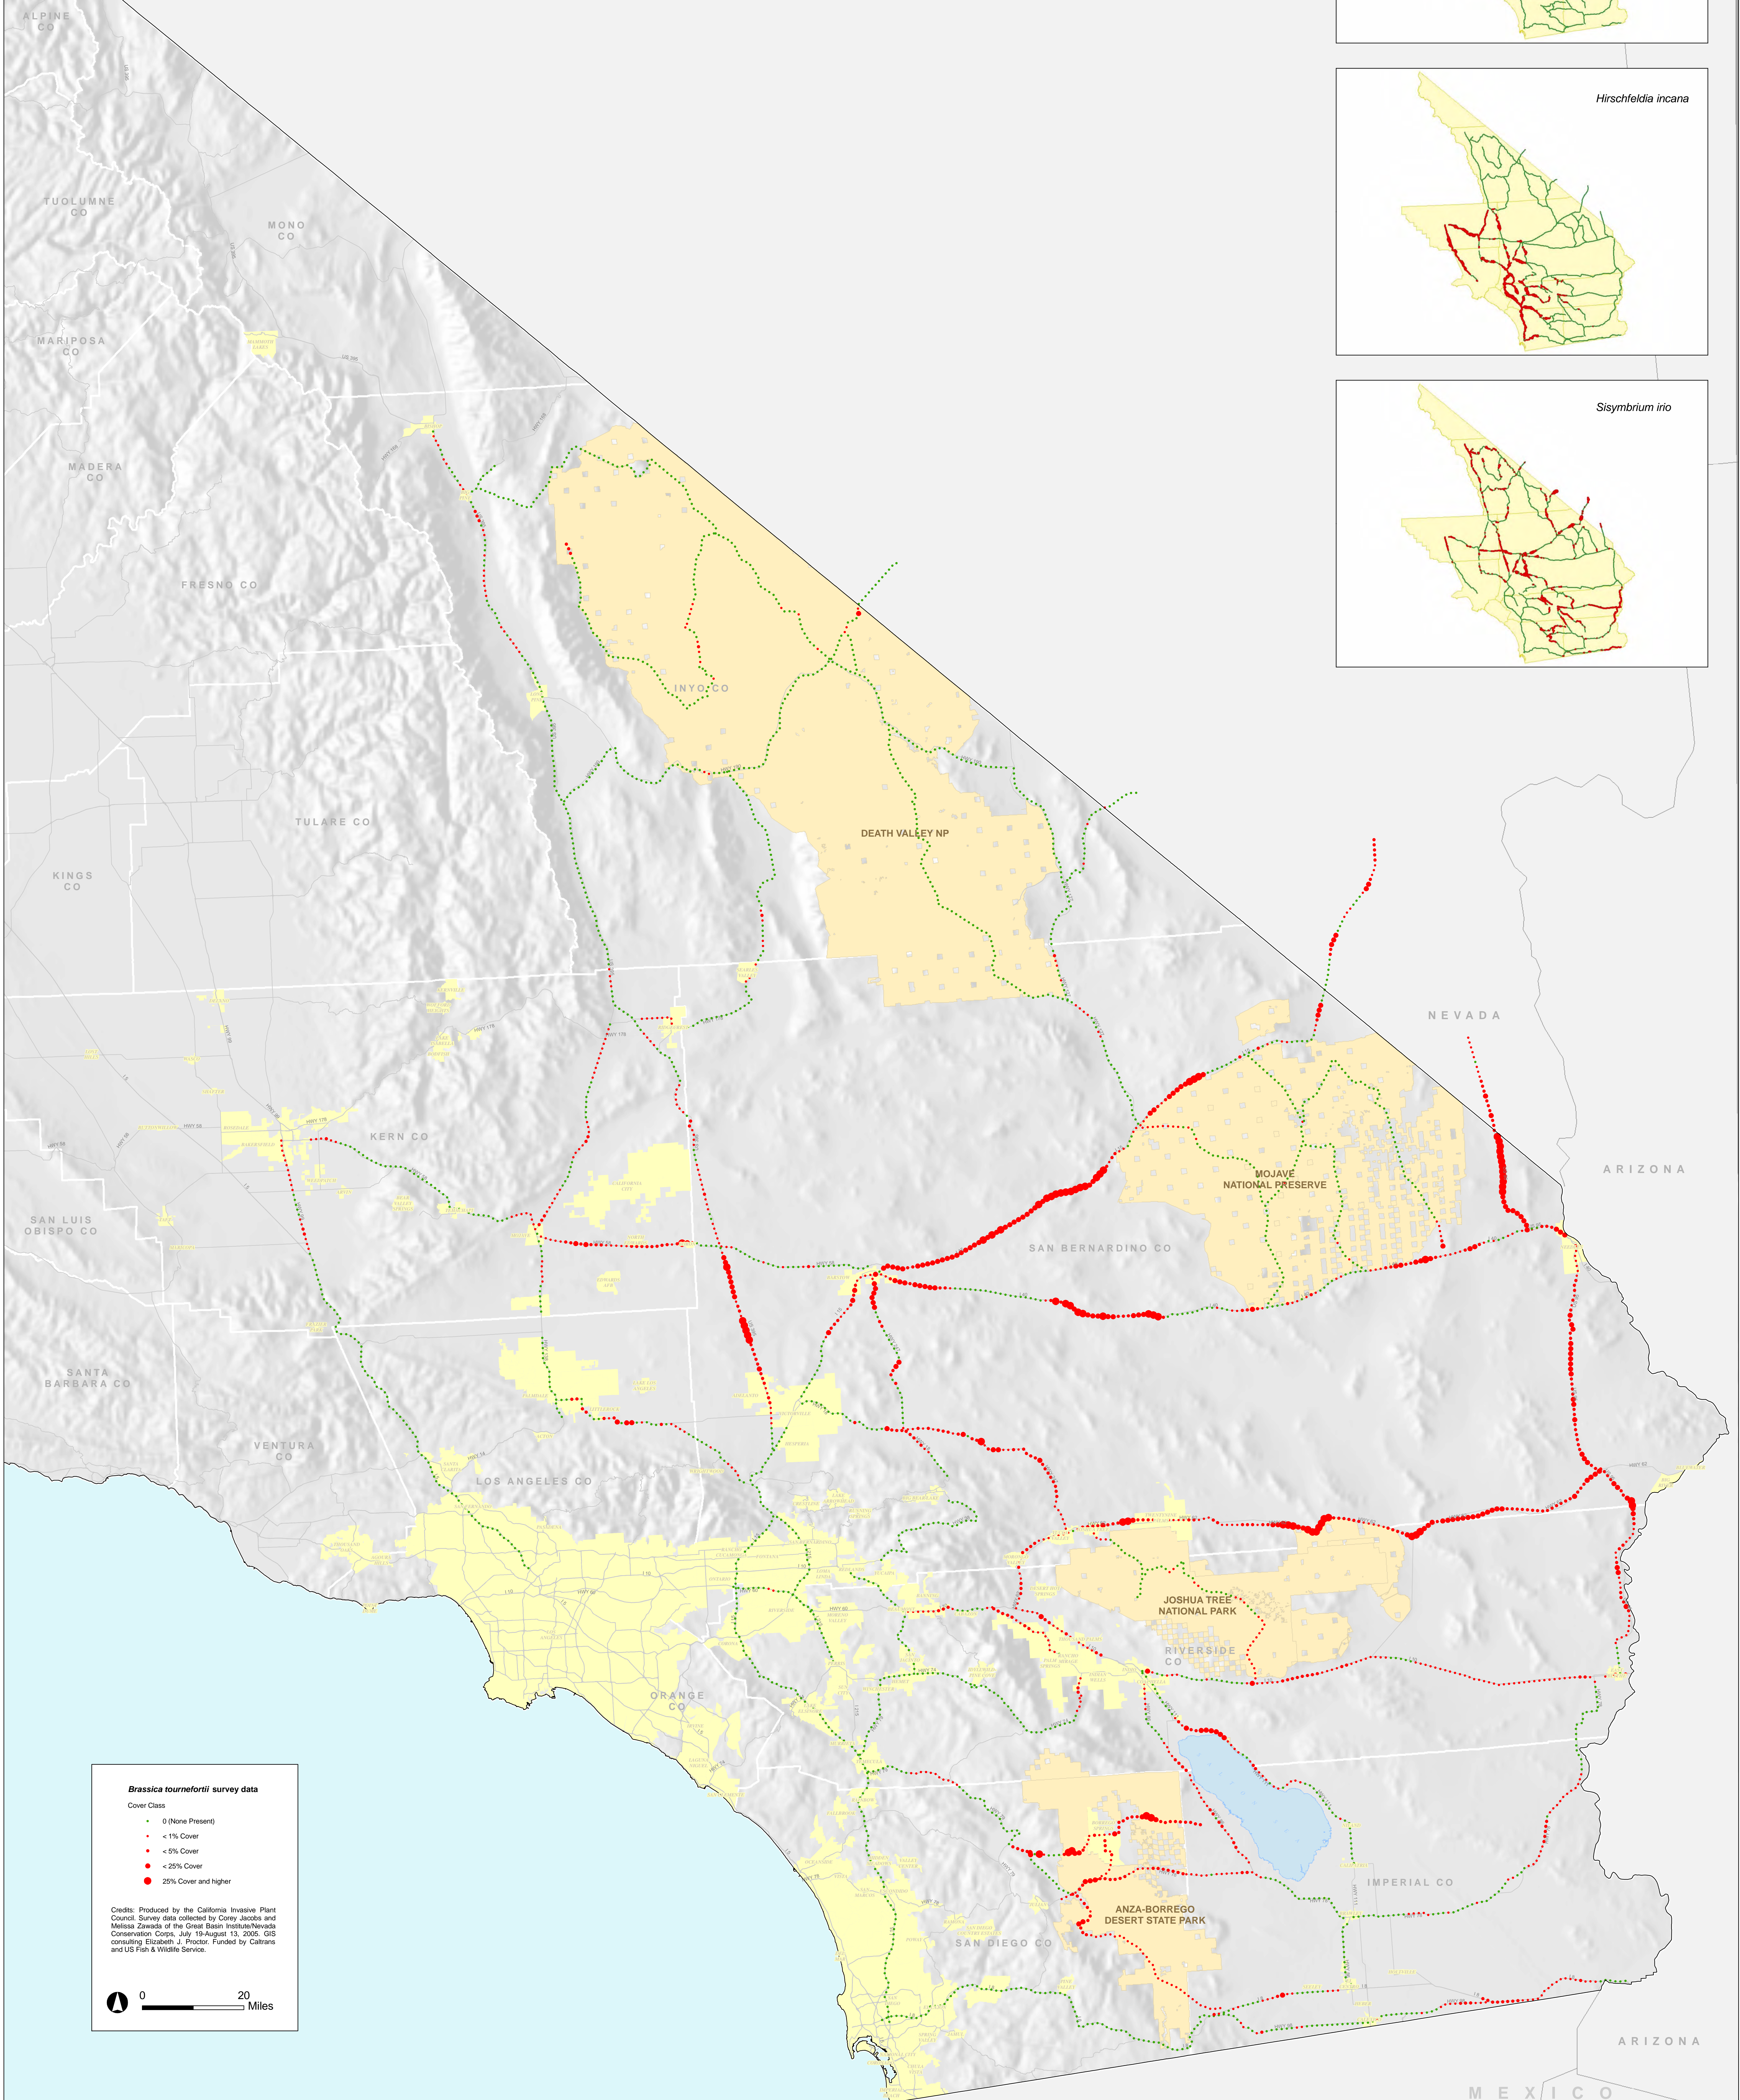

# *Brassica tournefortii* in the California desert, 2005

California Invasive Plant Council

***Brassica tournefortii* survey data**

Cover Class

- 0 (None Present)
- < 1% Cover
- < 5% Cover
- < 25% Cover
- 25% Cover and higher

Credits: Produced by the California Invasive Plant Council. Survey data collected by Corey Jacobs and Melissa Zarnada of the Great Basin Institute-Nevada Conservation Corps, July 19-August 13, 2005. GIS consulting Elizabeth J. Proctor. Funded by Caltrans and US Fish & Wildlife Service.

0 20 Miles