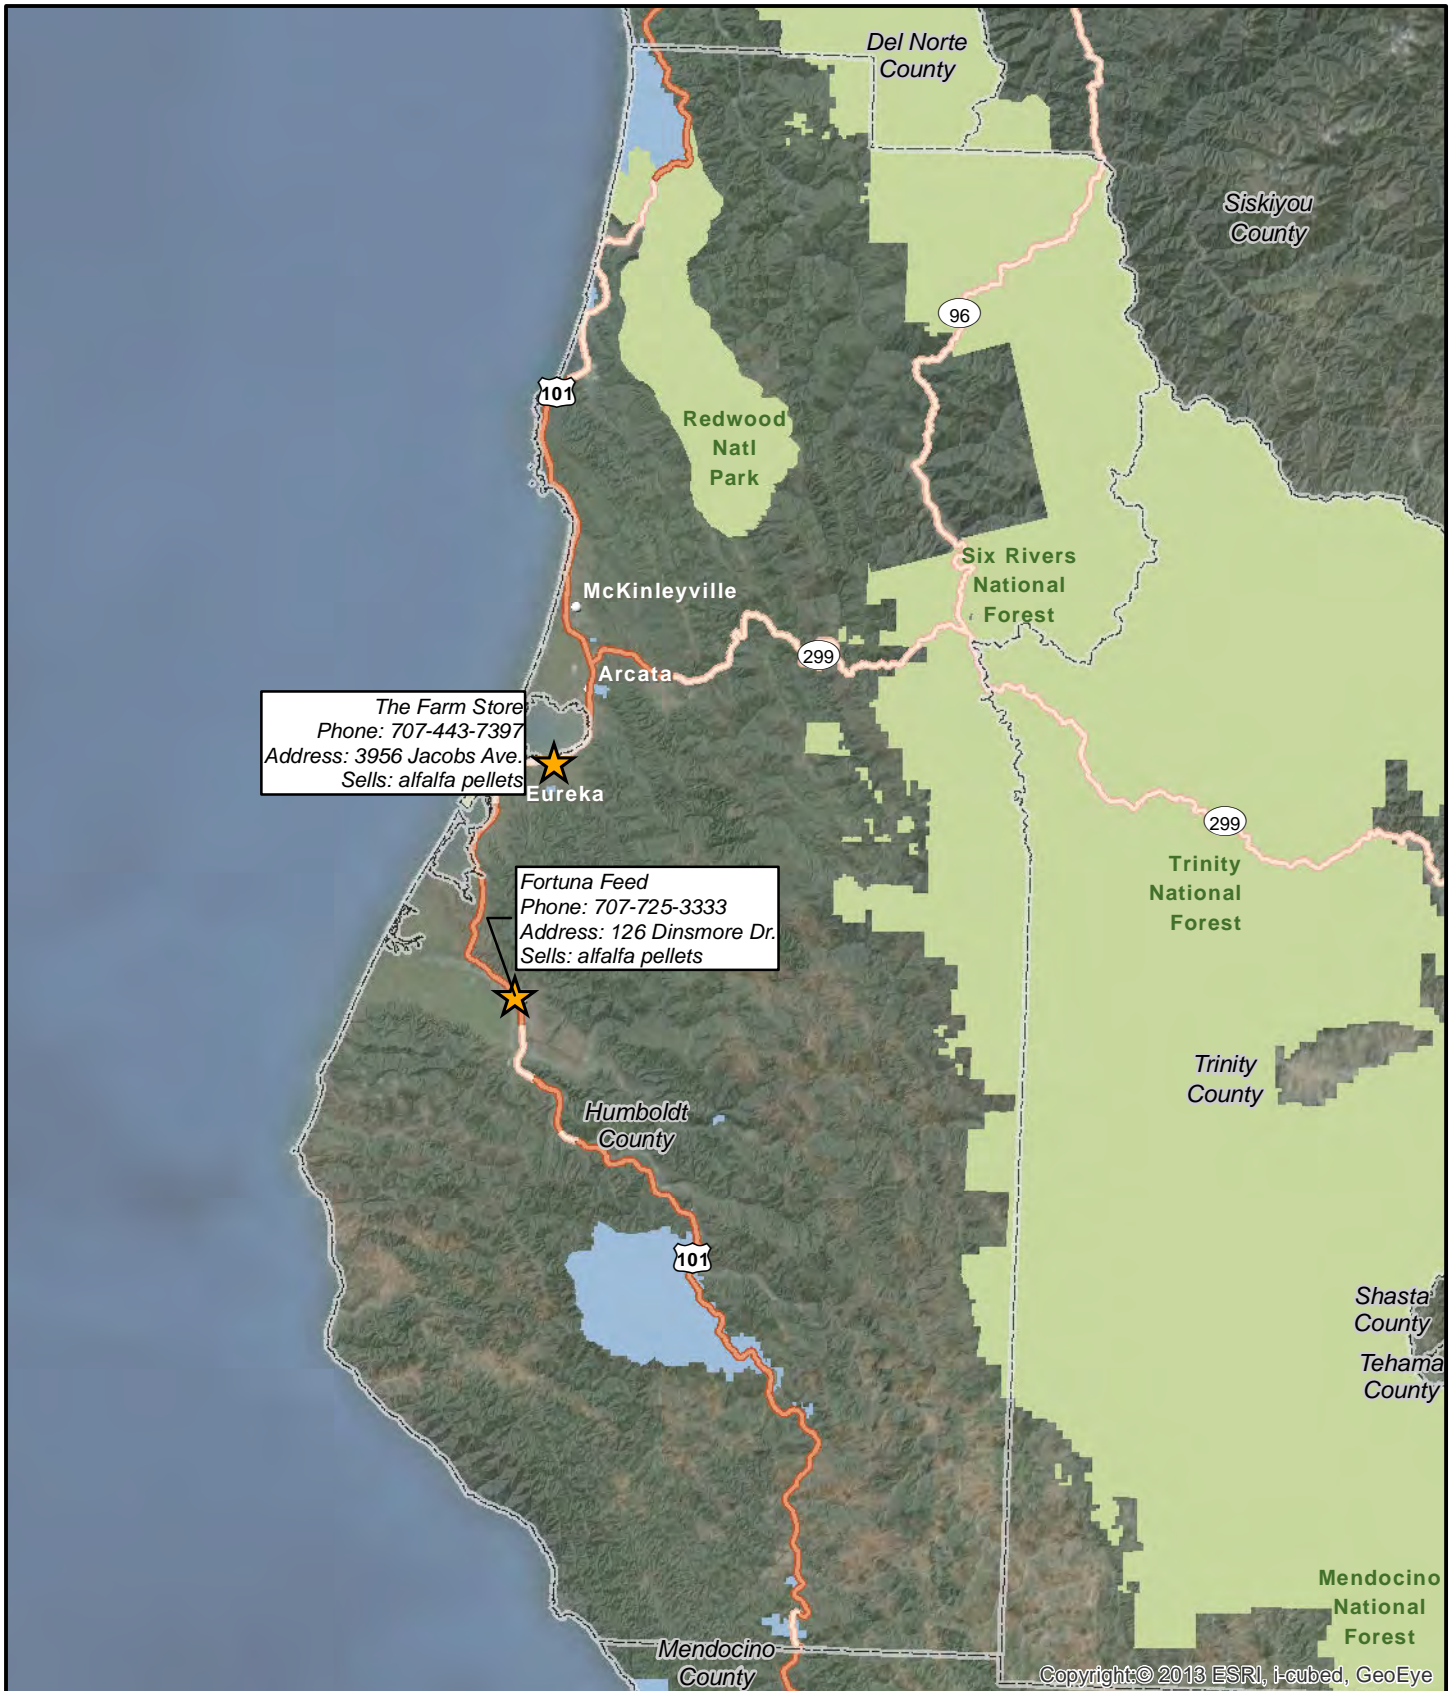

The Farm Store
Phone: 707-443-7397
Address: 3956 Jacobs Ave.
Sells: alfalfa pellets

Fortuna Feed
Phone: 707-725-3333
Address: 126 Dinsmore Dr.
Sells: alfalfa pellets

Humboldt County
Weed-Free Forage
Providers
2016

LEGEND

- Weed-Free Hay and Straw Providers
- Weed-Free Pellet Providers
- Weed-Free Hay, Straw & Pellet Providers

Note: Ranches are typically producers who sell in bulk.