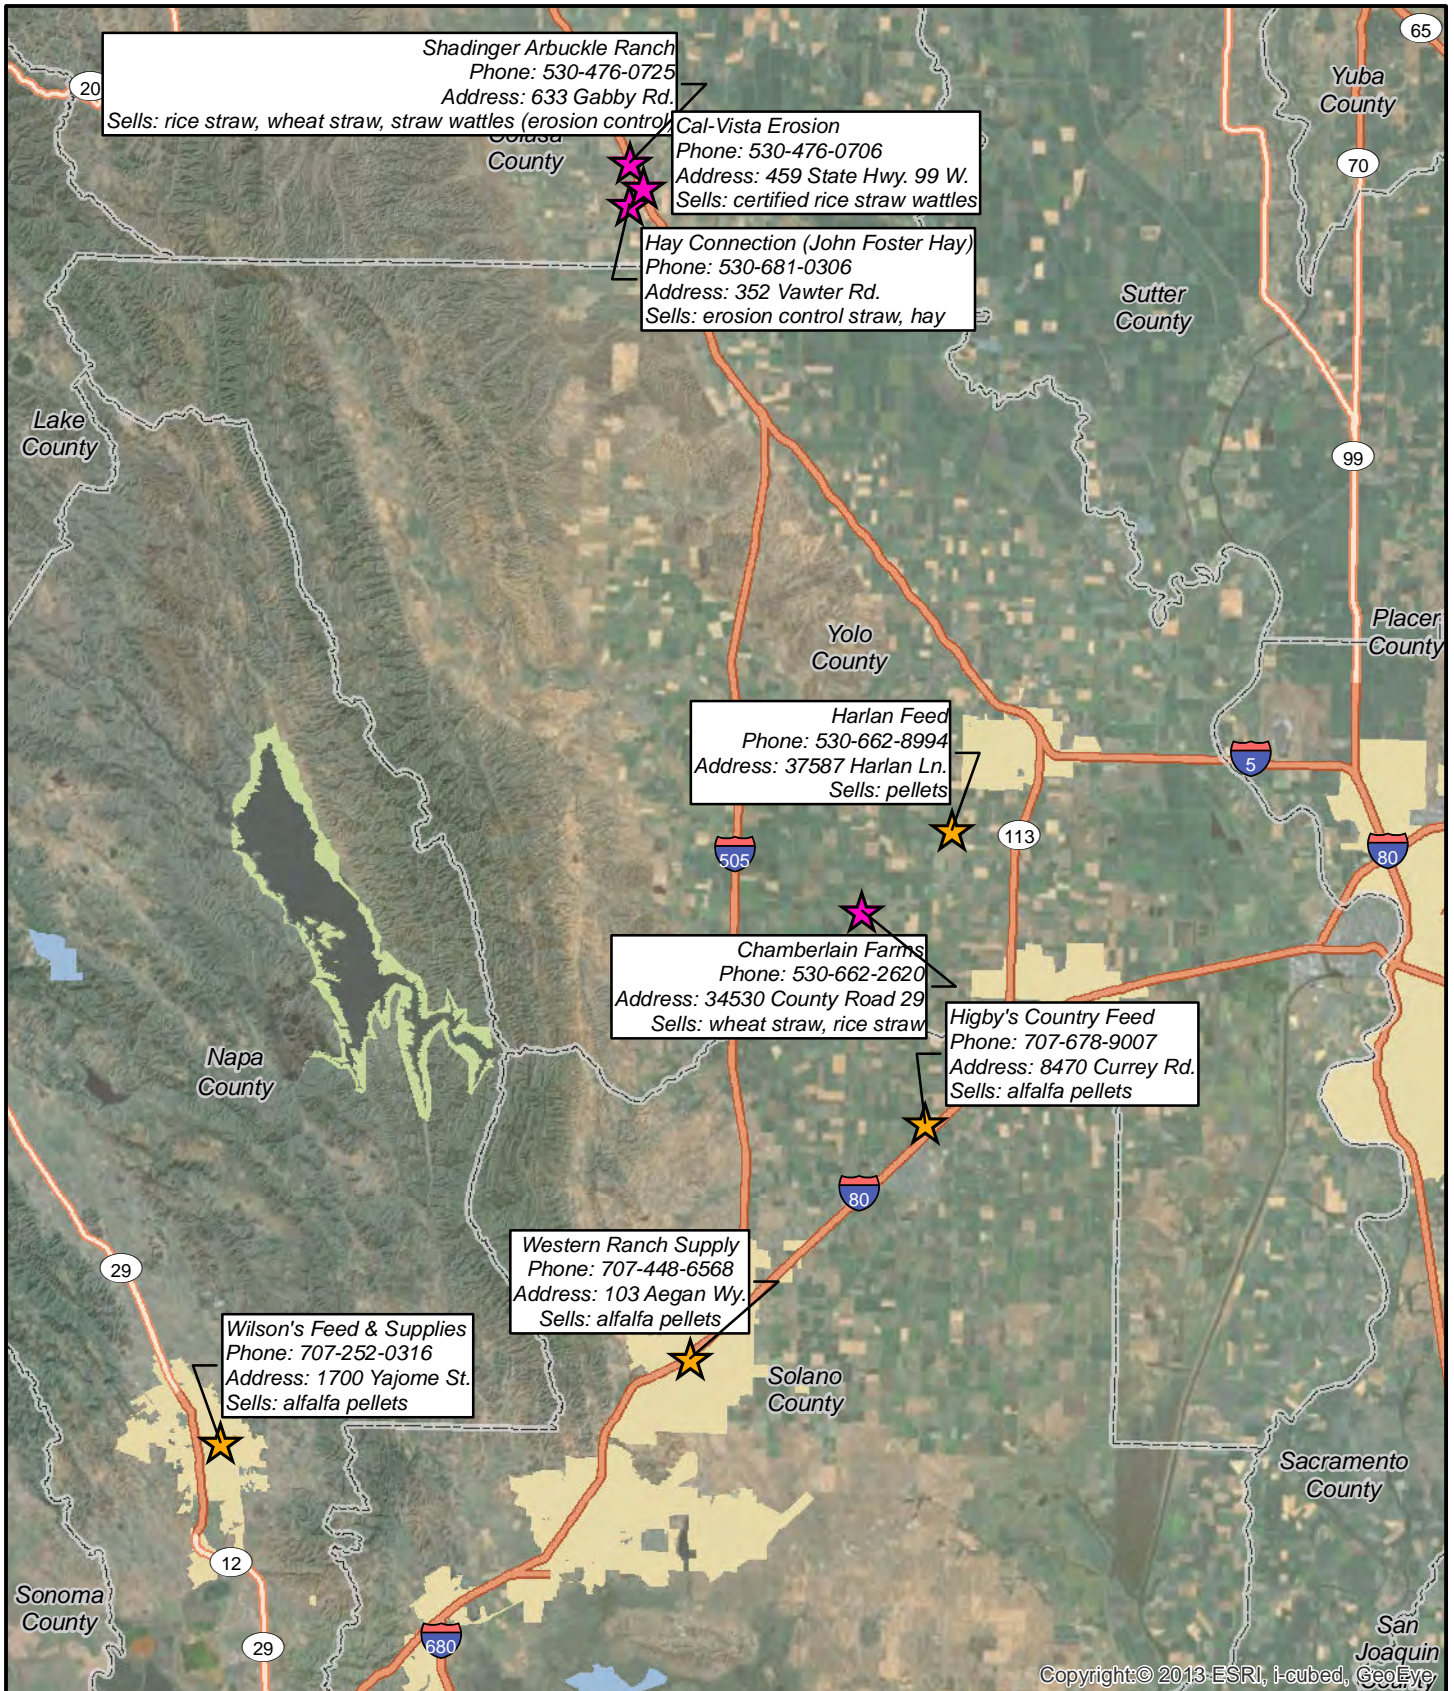

Copyright: © 2013 ESRI, i-cubed, GeoEye

**Yolo County**  
 Weed-Free Forage  
 Providers  
 2016

0 4 8 Miles

**LEGEND**

- Weed-Free Hay and Straw Providers
- Weed-Free Pellet Providers
- Weed-Free Hay, Straw & Pellet Providers