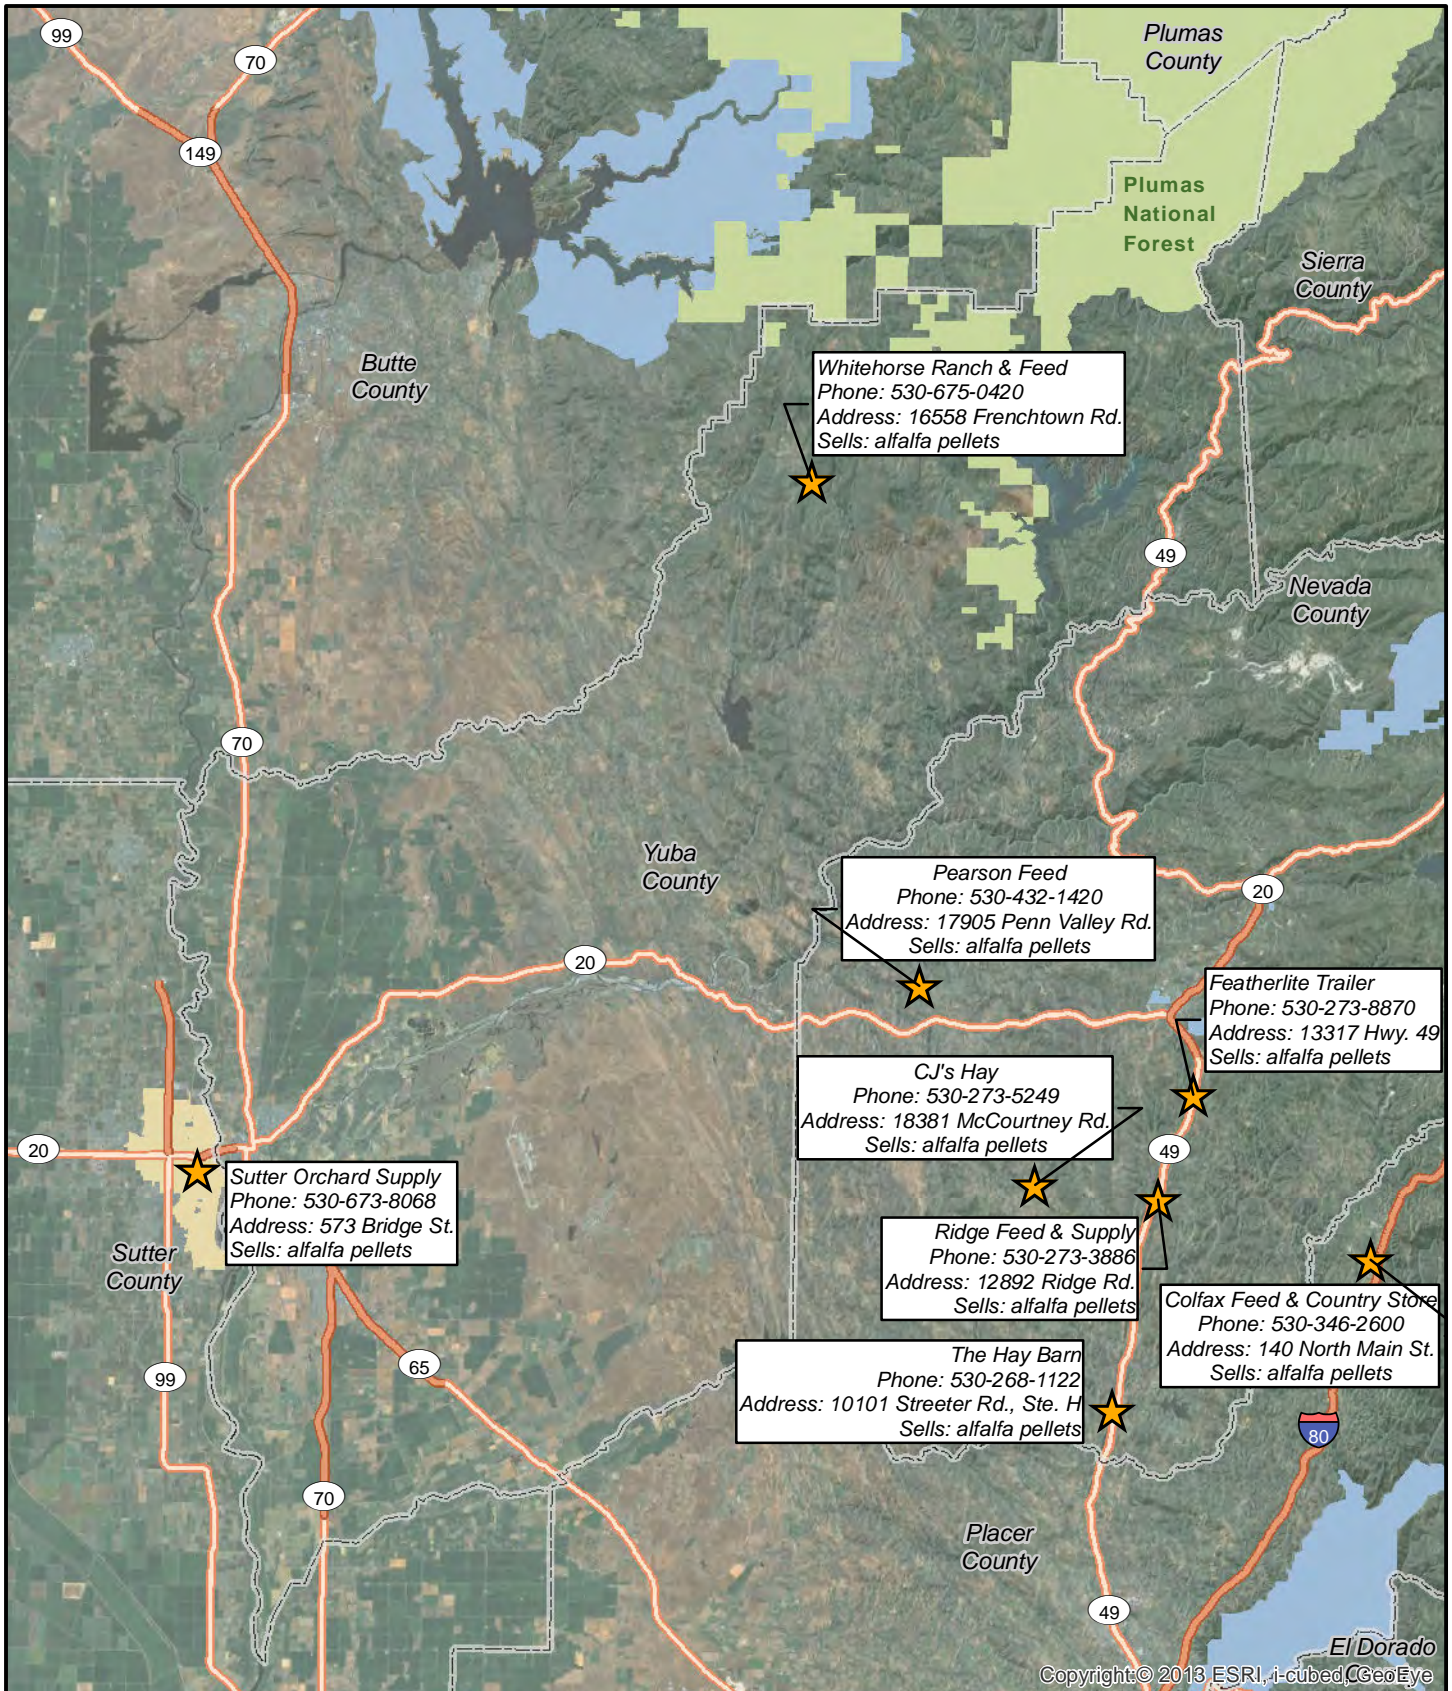

Copyright © 2013, ESRI, i-cubed, GeoEye

Yuba County
Weed-Free Forage
Providers
2016

0 3.25 6.5 Miles

LEGEND

1. Weed-Free Hay and Straw Providers
   - Weed-Free Pellet Providers
   - Weed-Free Hay, Straw & Pellet Providers
2. *Note: Ranches are typically producers who sell in bulk.*