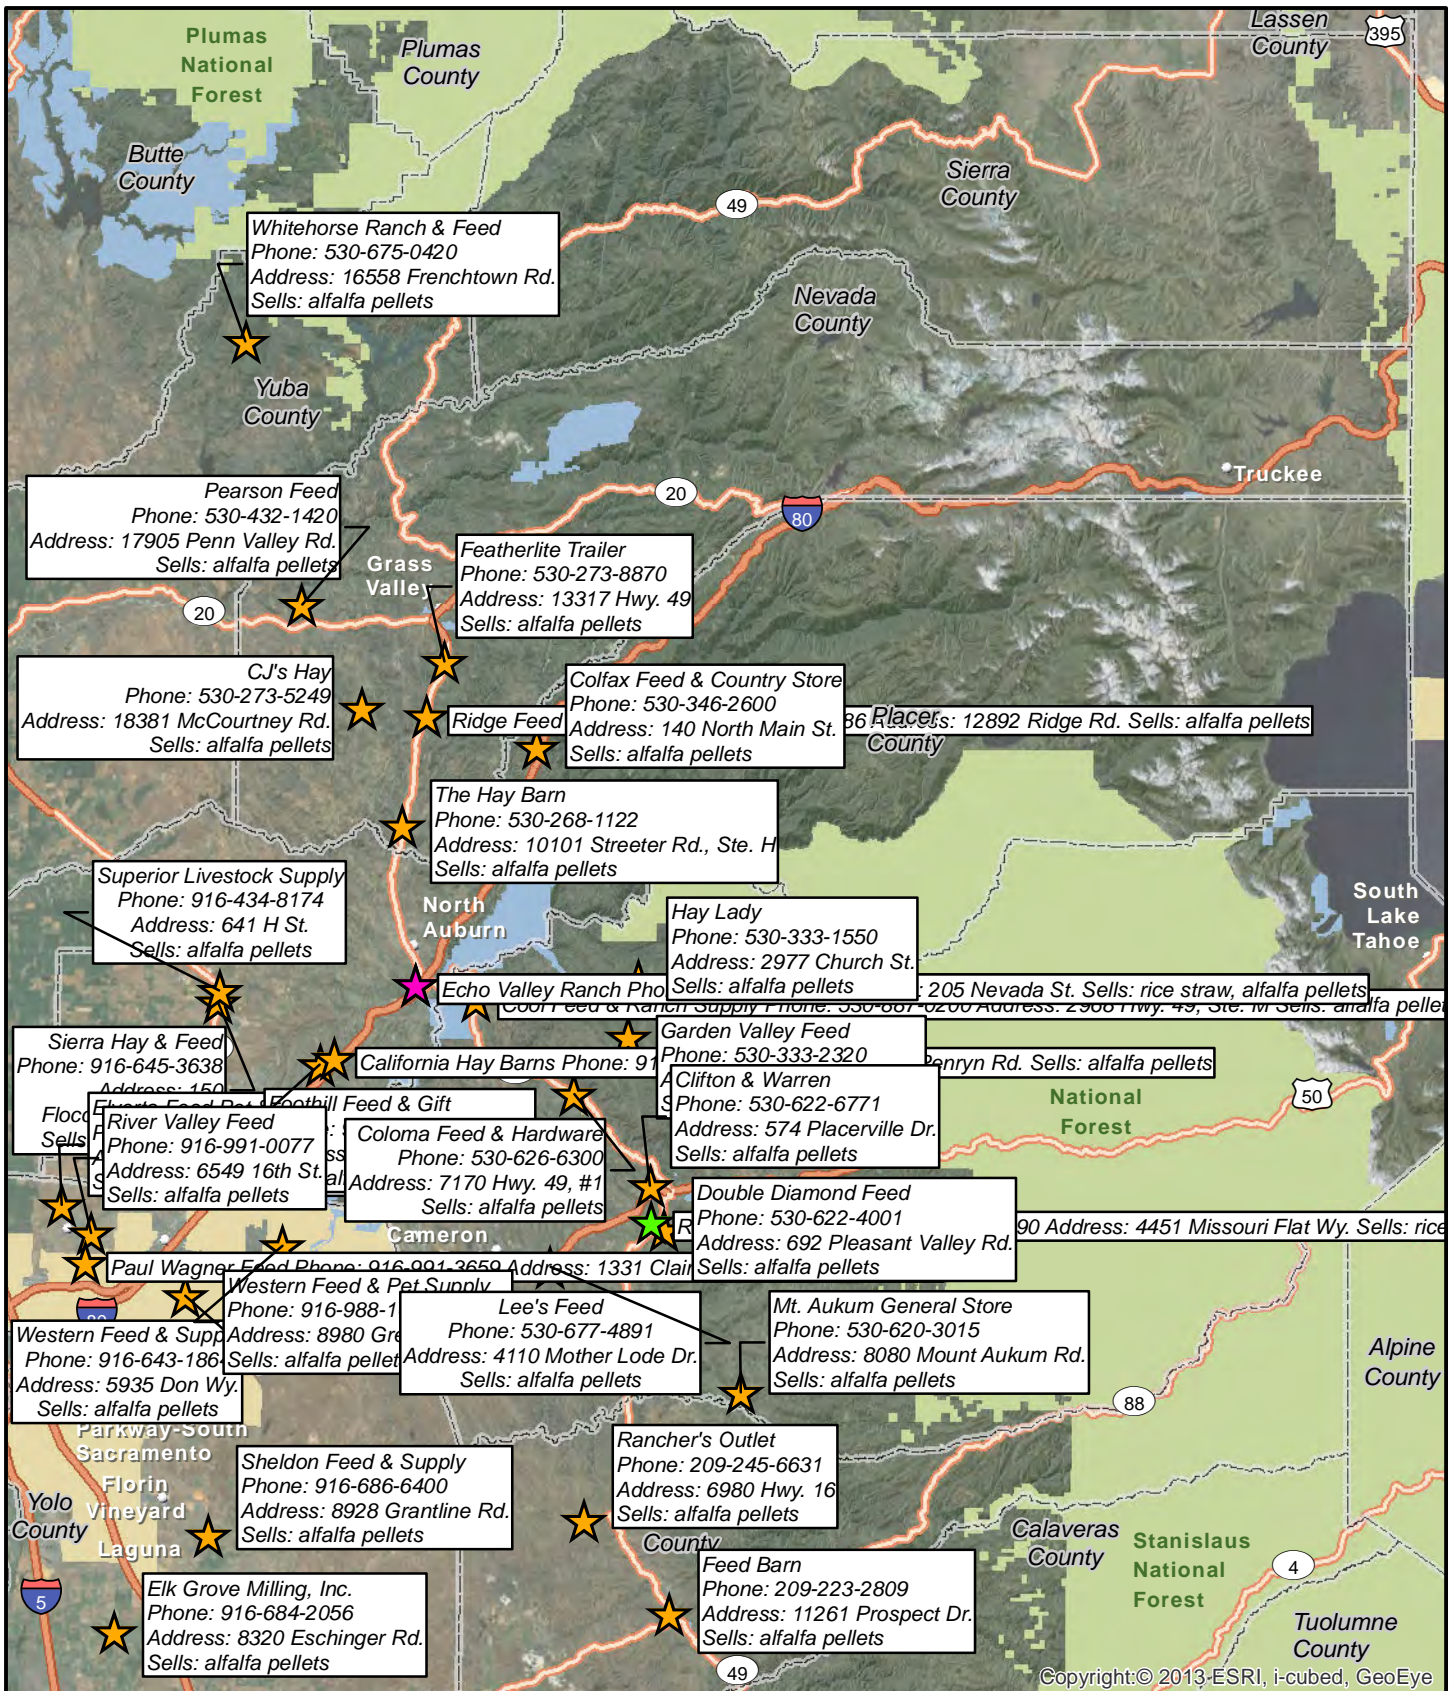

Copyright: © 2013 ESRI, Inc. GeoEye

**Nevada County**  
Weed-Free Forage  
Providers  
2016

0 5 10 Miles

**LEGEND**

- Weed-Free Hay and Straw Providers
  - Weed-Free Pellet Providers
  - Weed-Free Hay, Straw & Pellet Providers
- Note: Ranches are typically producers who sell in bulk.