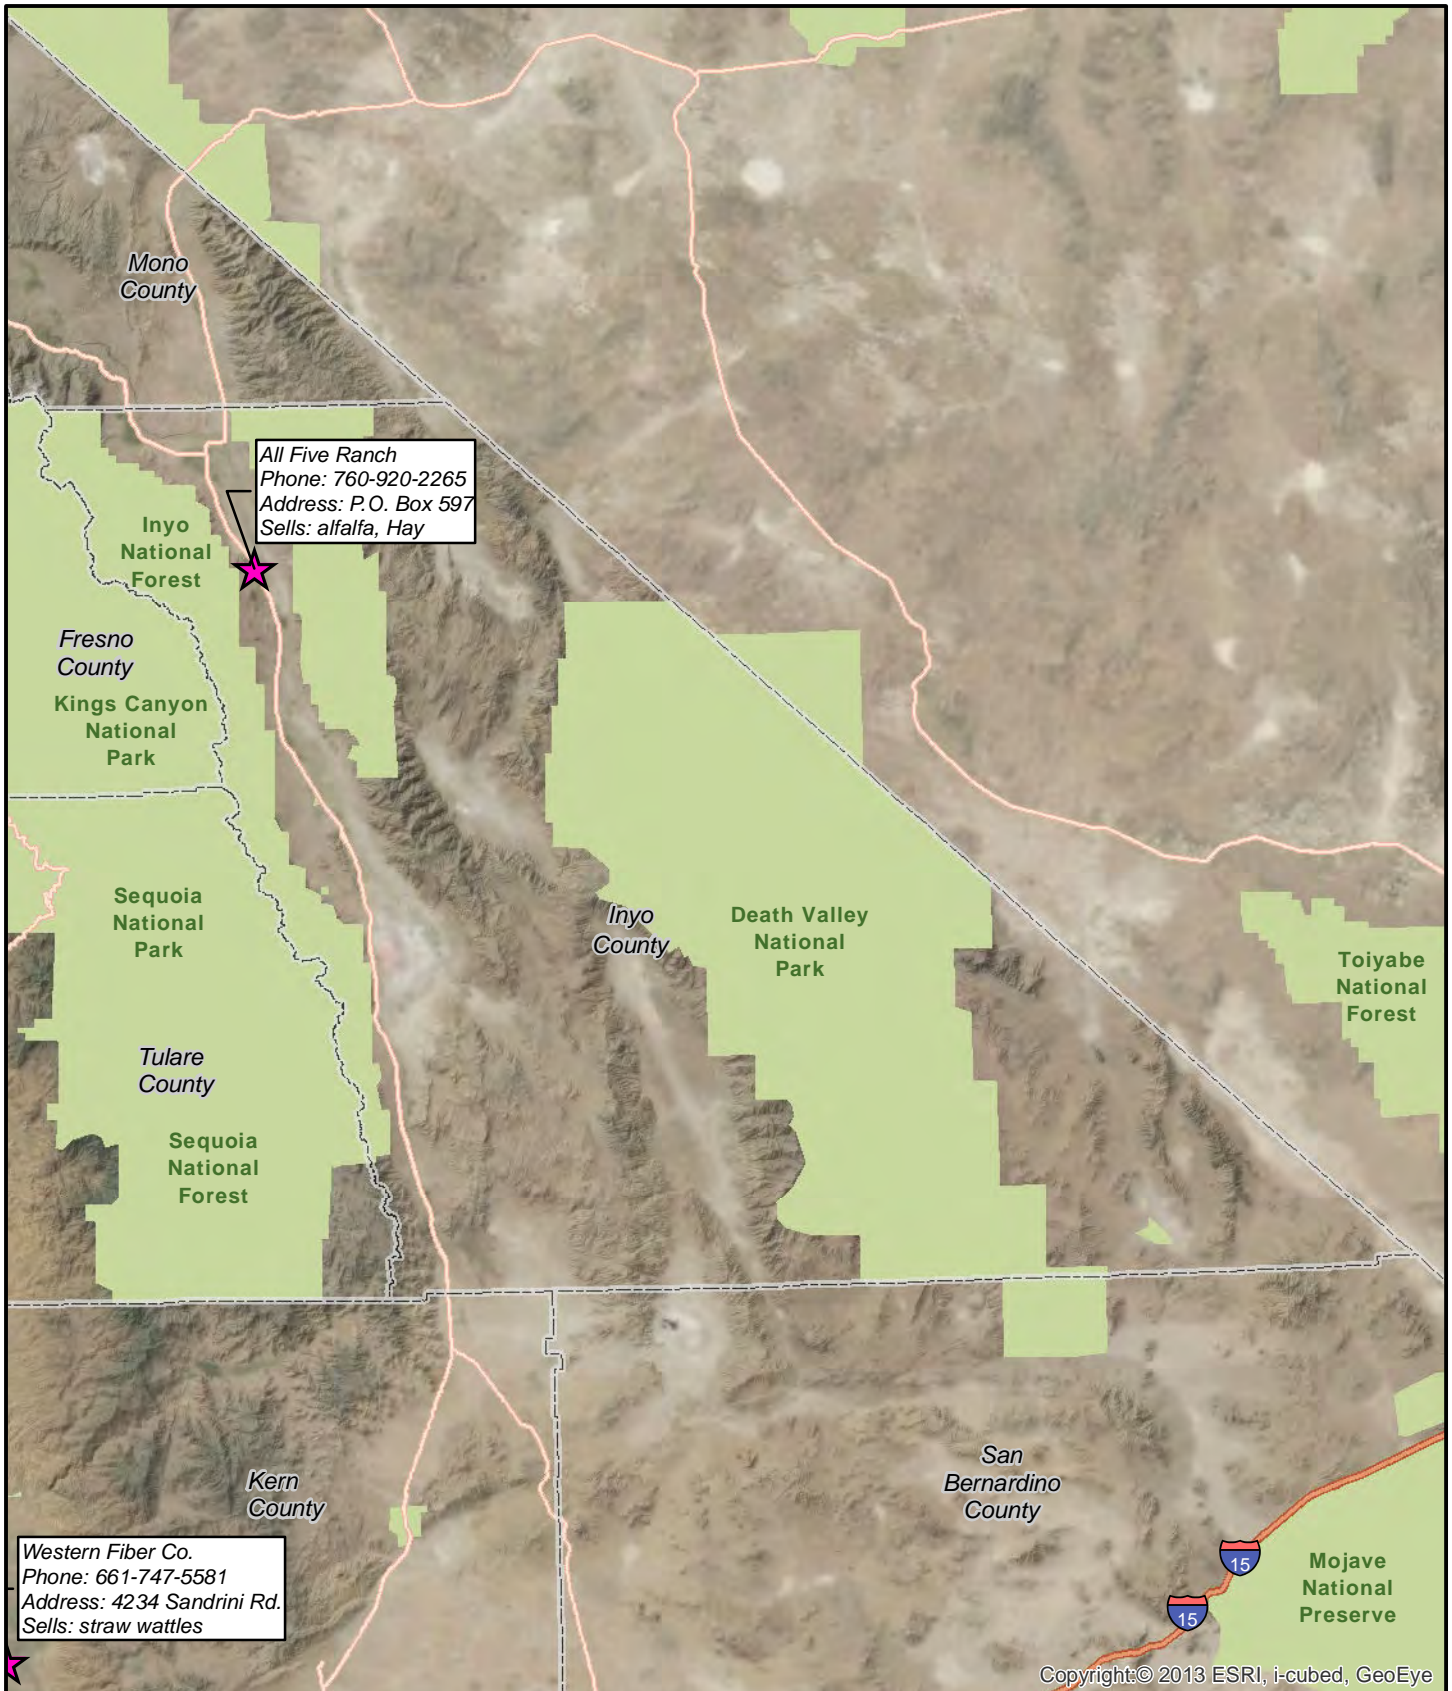

All Five Ranch
Phone: 760-920-2265
Address: P.O. Box 597
Sells: alfalfa, Hay

Western Fiber Co.
Phone: 661-747-5581
Address: 4234 Sandrini Rd.
Sells: straw wattles

Copyright: © 2013 ESRI, i-cubed, GeoEye

Inyo County
Weed-Free Forage
Providers
2016

LEGEND

- Weed-Free Hay and Straw Providers
- Weed-Free Pellet Providers
- Weed-Free Hay, Straw & Pellet Providers

Note: Ranches are typically producers who sell in bulk.