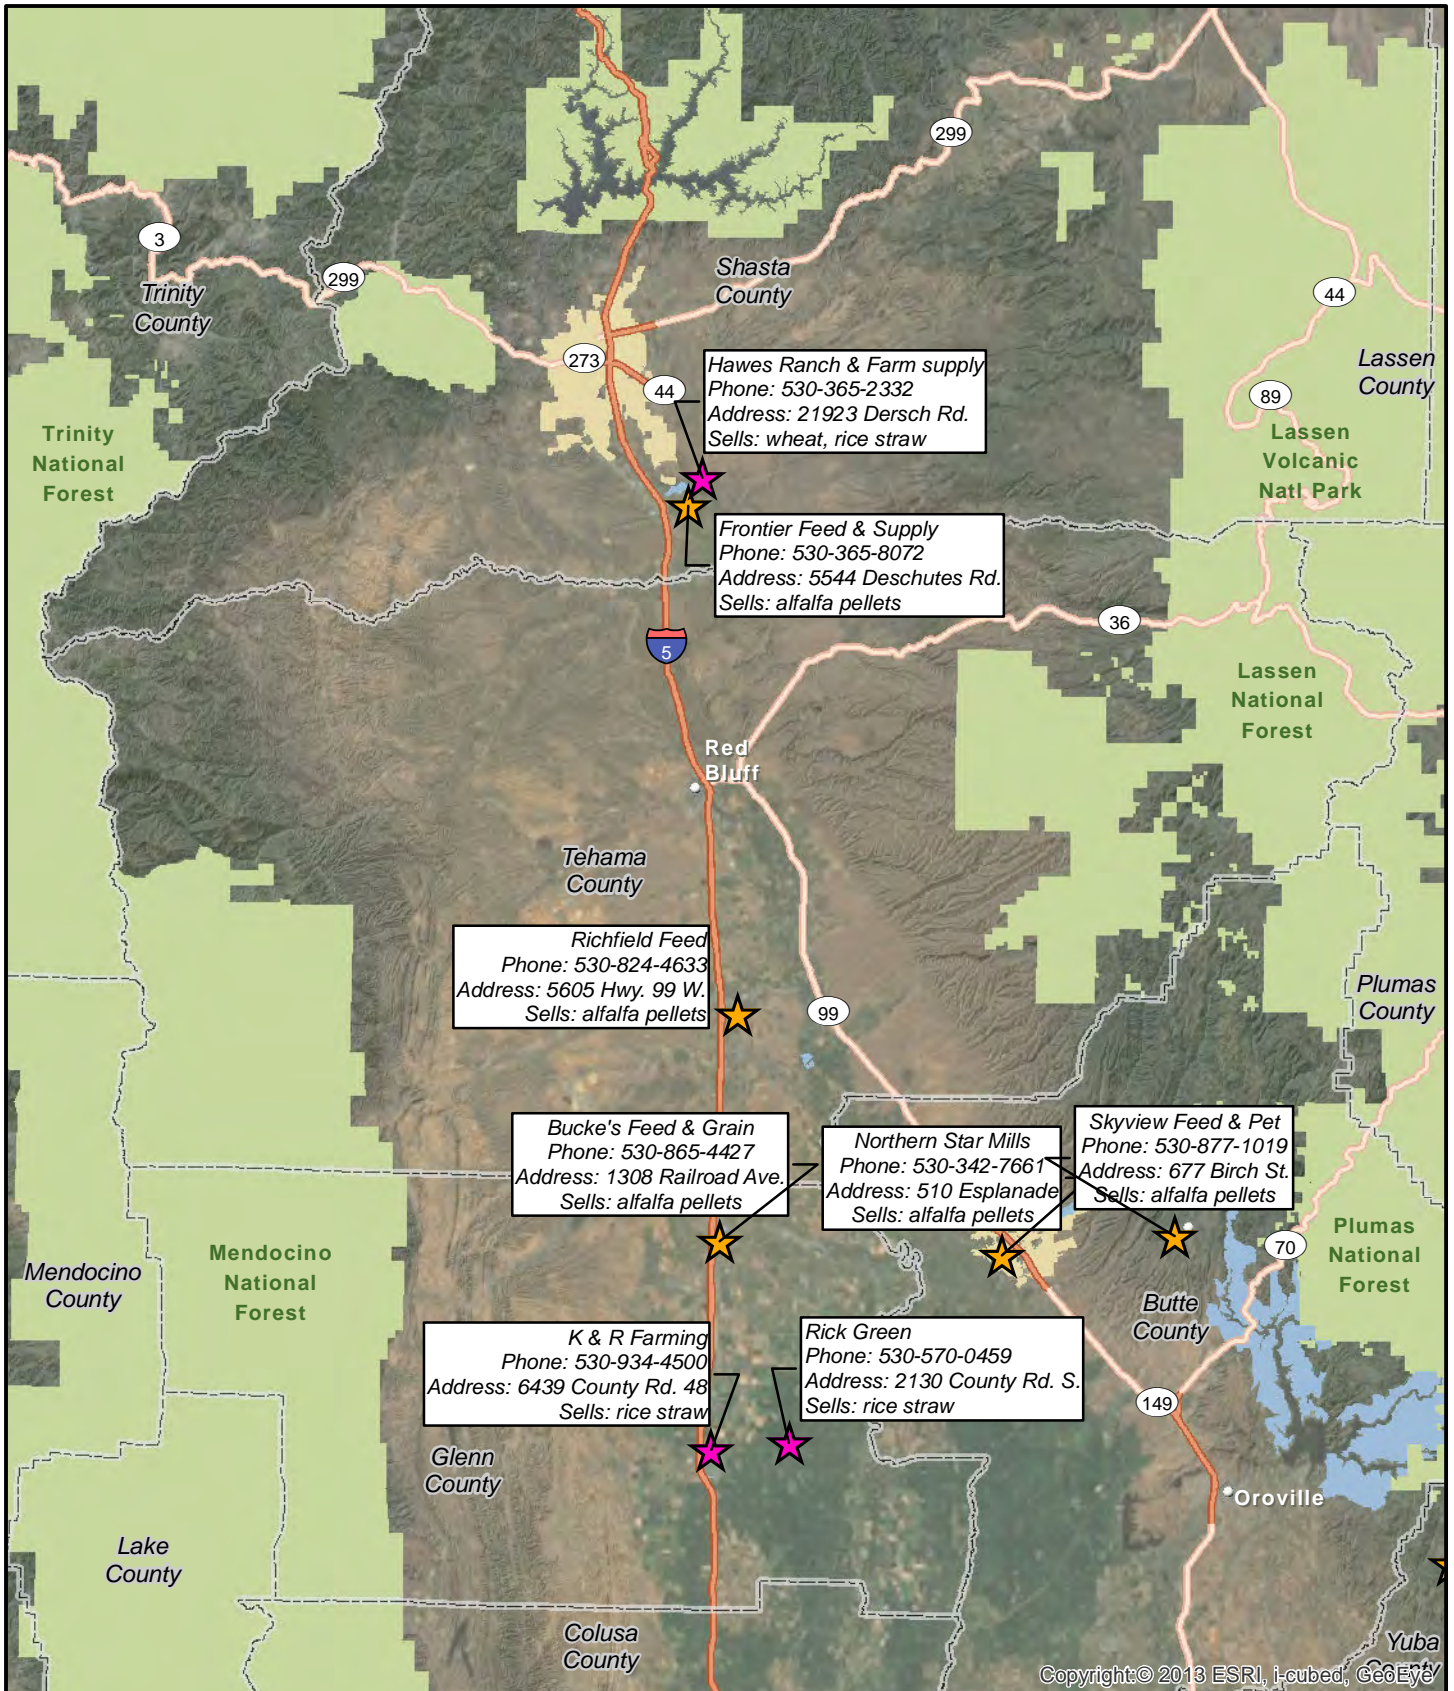

Copyright: © 2013 ESRI, i-cubed, GeoEye

Tehama County
Weed-Free Forage
Providers
2016

LEGEND

- Weed-Free Hay and Straw Providers
- Weed-Free Pellet Providers
- Weed-Free Hay, Straw & Pellet Providers

Note: Ranches are typically producers who sell in bulk.