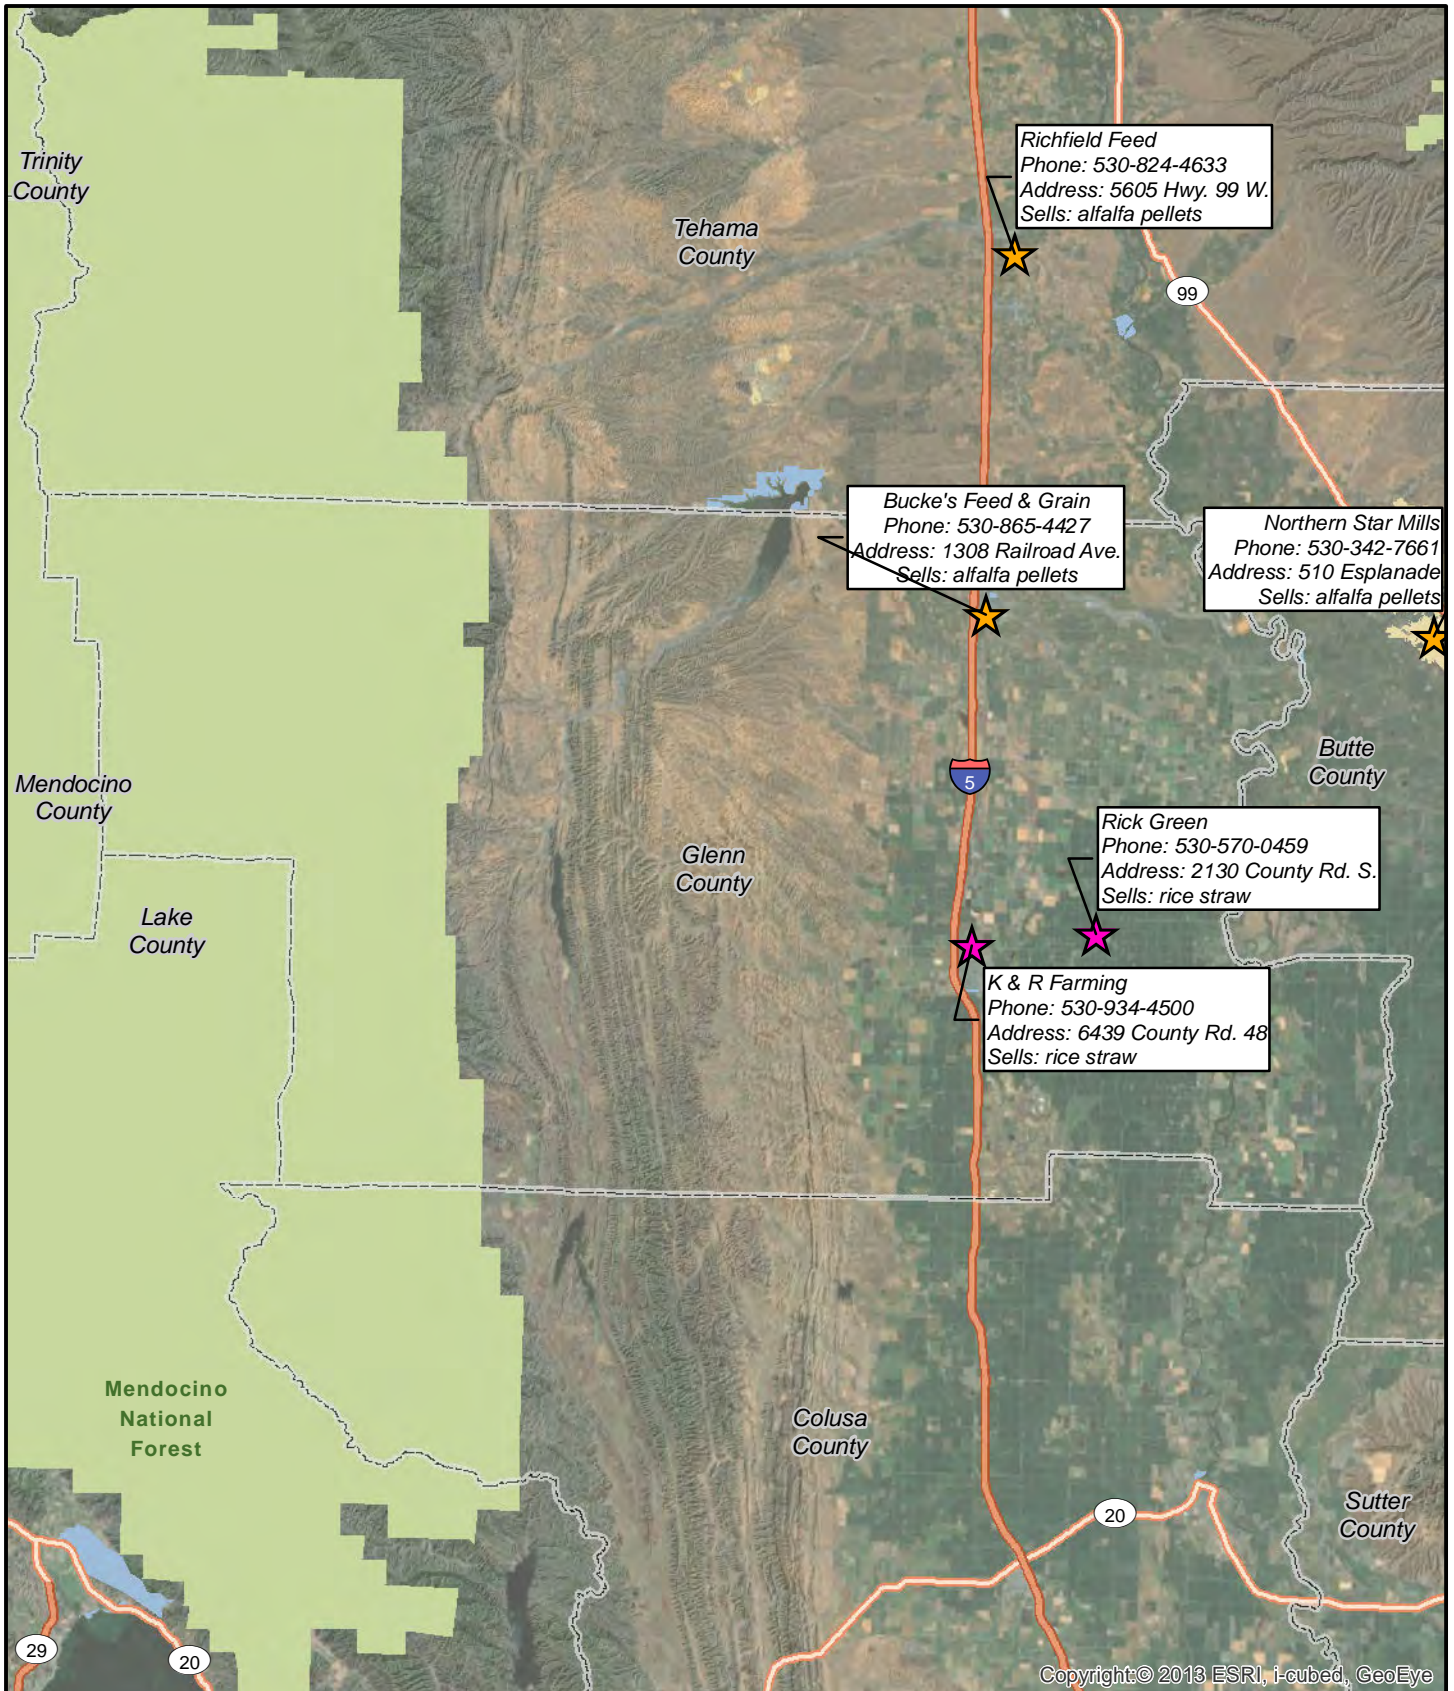

Copyright:© 2013 ESRI, i-cubed, GeoEye

**Fresno County**  
Weed-Free Forage  
Providers  
2016

0 10 20 Miles

**LEGEND**

- Weed-Free Hay and Straw Providers
  - Weed-Free Pellet Providers
  - Weed-Free Hay, Straw & Pellet Providers
- Note: Ranches are typically producers who sell in bulk.