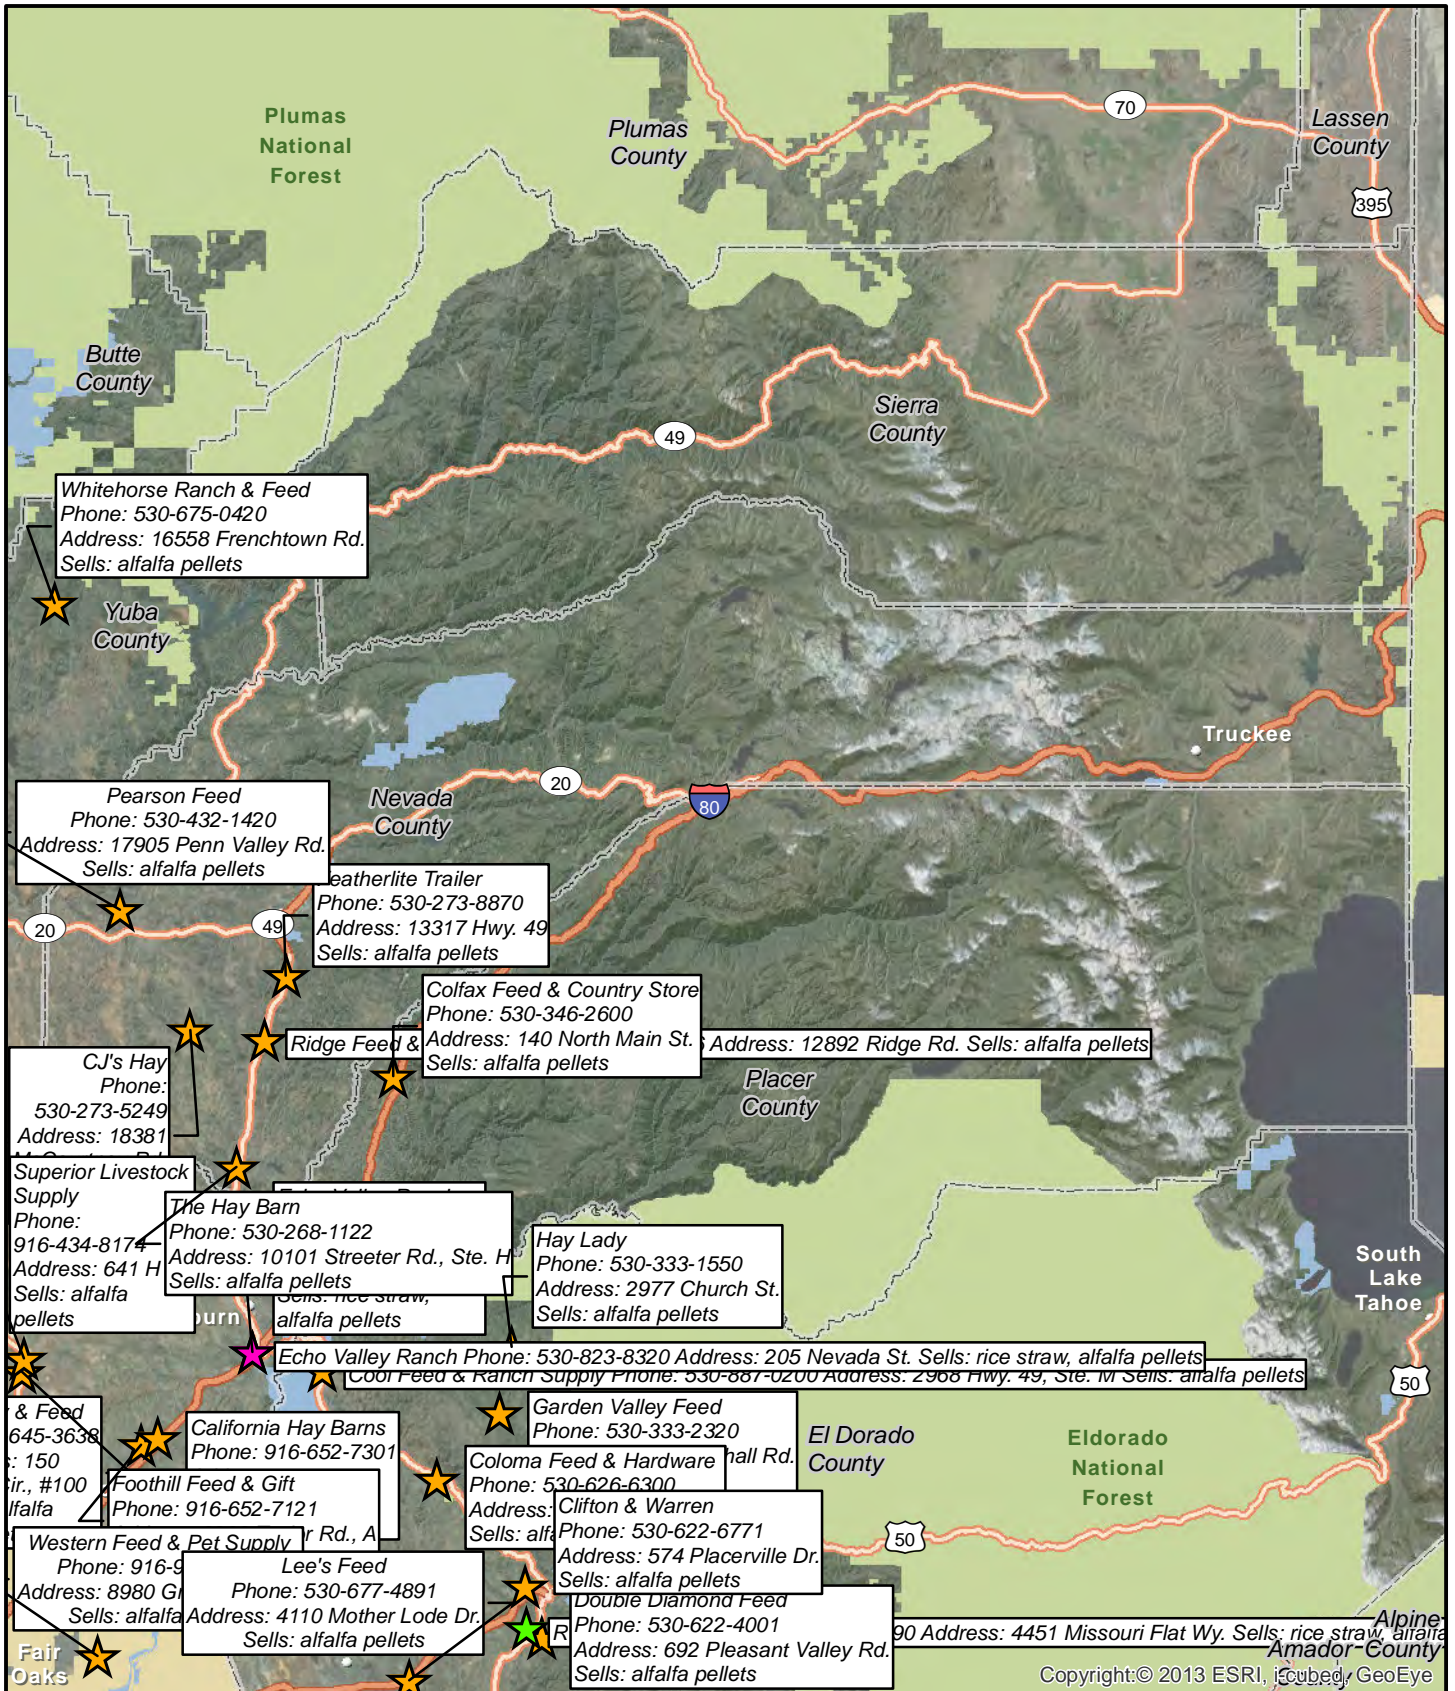

Copyright: © 2013 ESRI, Inc. GeoEye

**Nevada County**  
Weed-Free Forage  
Providers  
2016

0 5 10 Miles

**LEGEND**

- Weed-Free Hay and Straw Providers
  - Weed-Free Pellet Providers
  - Weed-Free Hay, Straw & Pellet Providers
- Note: Ranches are typically producers who sell in bulk.