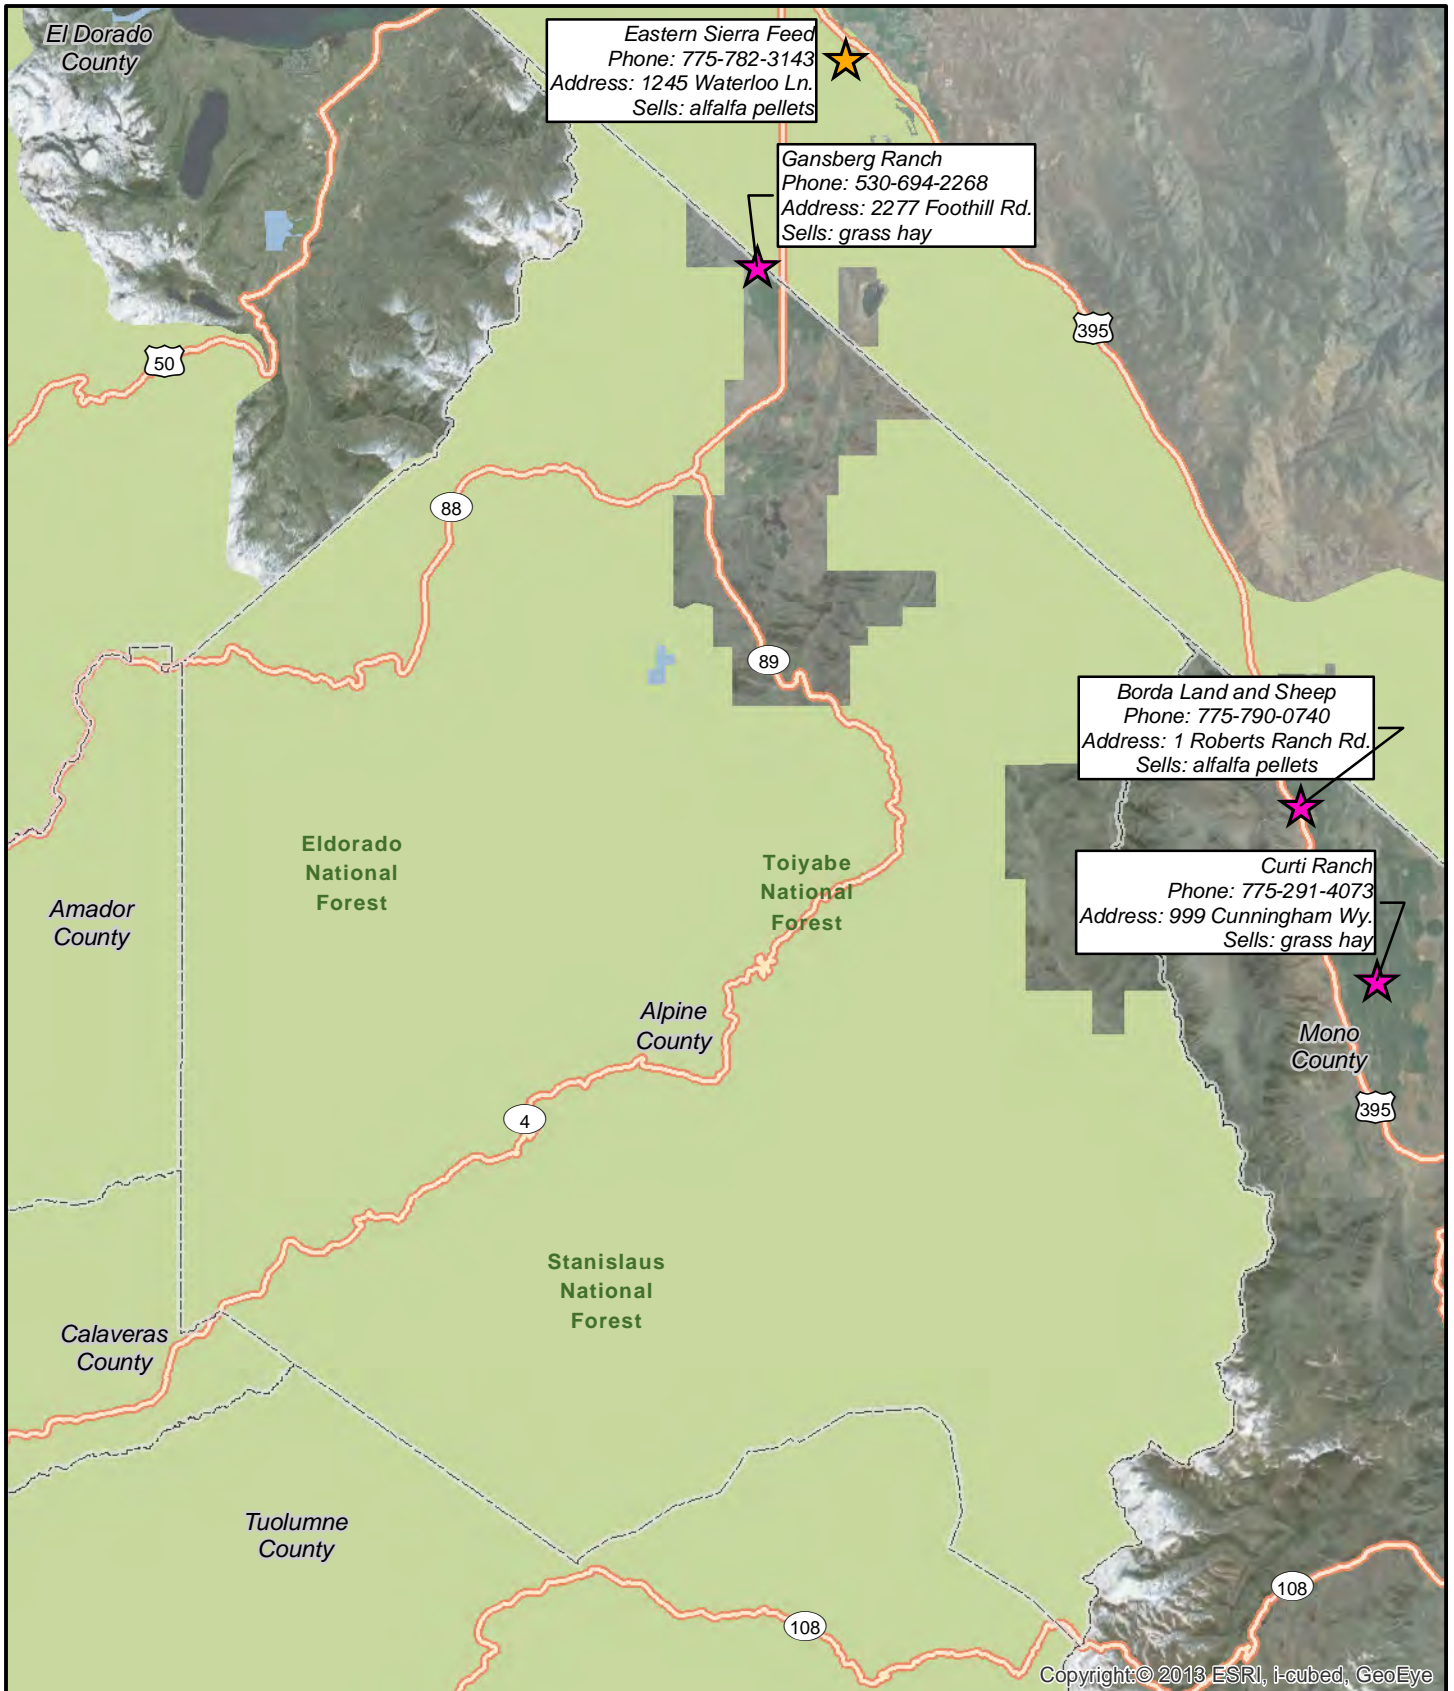

Eastern Sierra Feed
Phone: 775-782-3143
Address: 1245 Waterloo Ln.
Sells: alfalfa pellets

Gansberg Ranch
Phone: 530-694-2268
Address: 2277 Foothill Rd.
Sells: grass hay

Borda Land and Sheep
Phone: 775-790-0740
Address: 1 Roberts Ranch Rd.
Sells: alfalfa pellets

Curti Ranch
Phone: 775-291-4073
Address: 999 Cunningham Wy.
Sells: grass hay

Alpine County
Weed-Free Forage
Providers
2016

LEGEND

- Weed-Free Hay and Straw Providers
- Weed-Free Pellet Providers
- Weed-Free Hay, Straw & Pellet Providers

Note: Ranches are typically producers who sell in bulk.