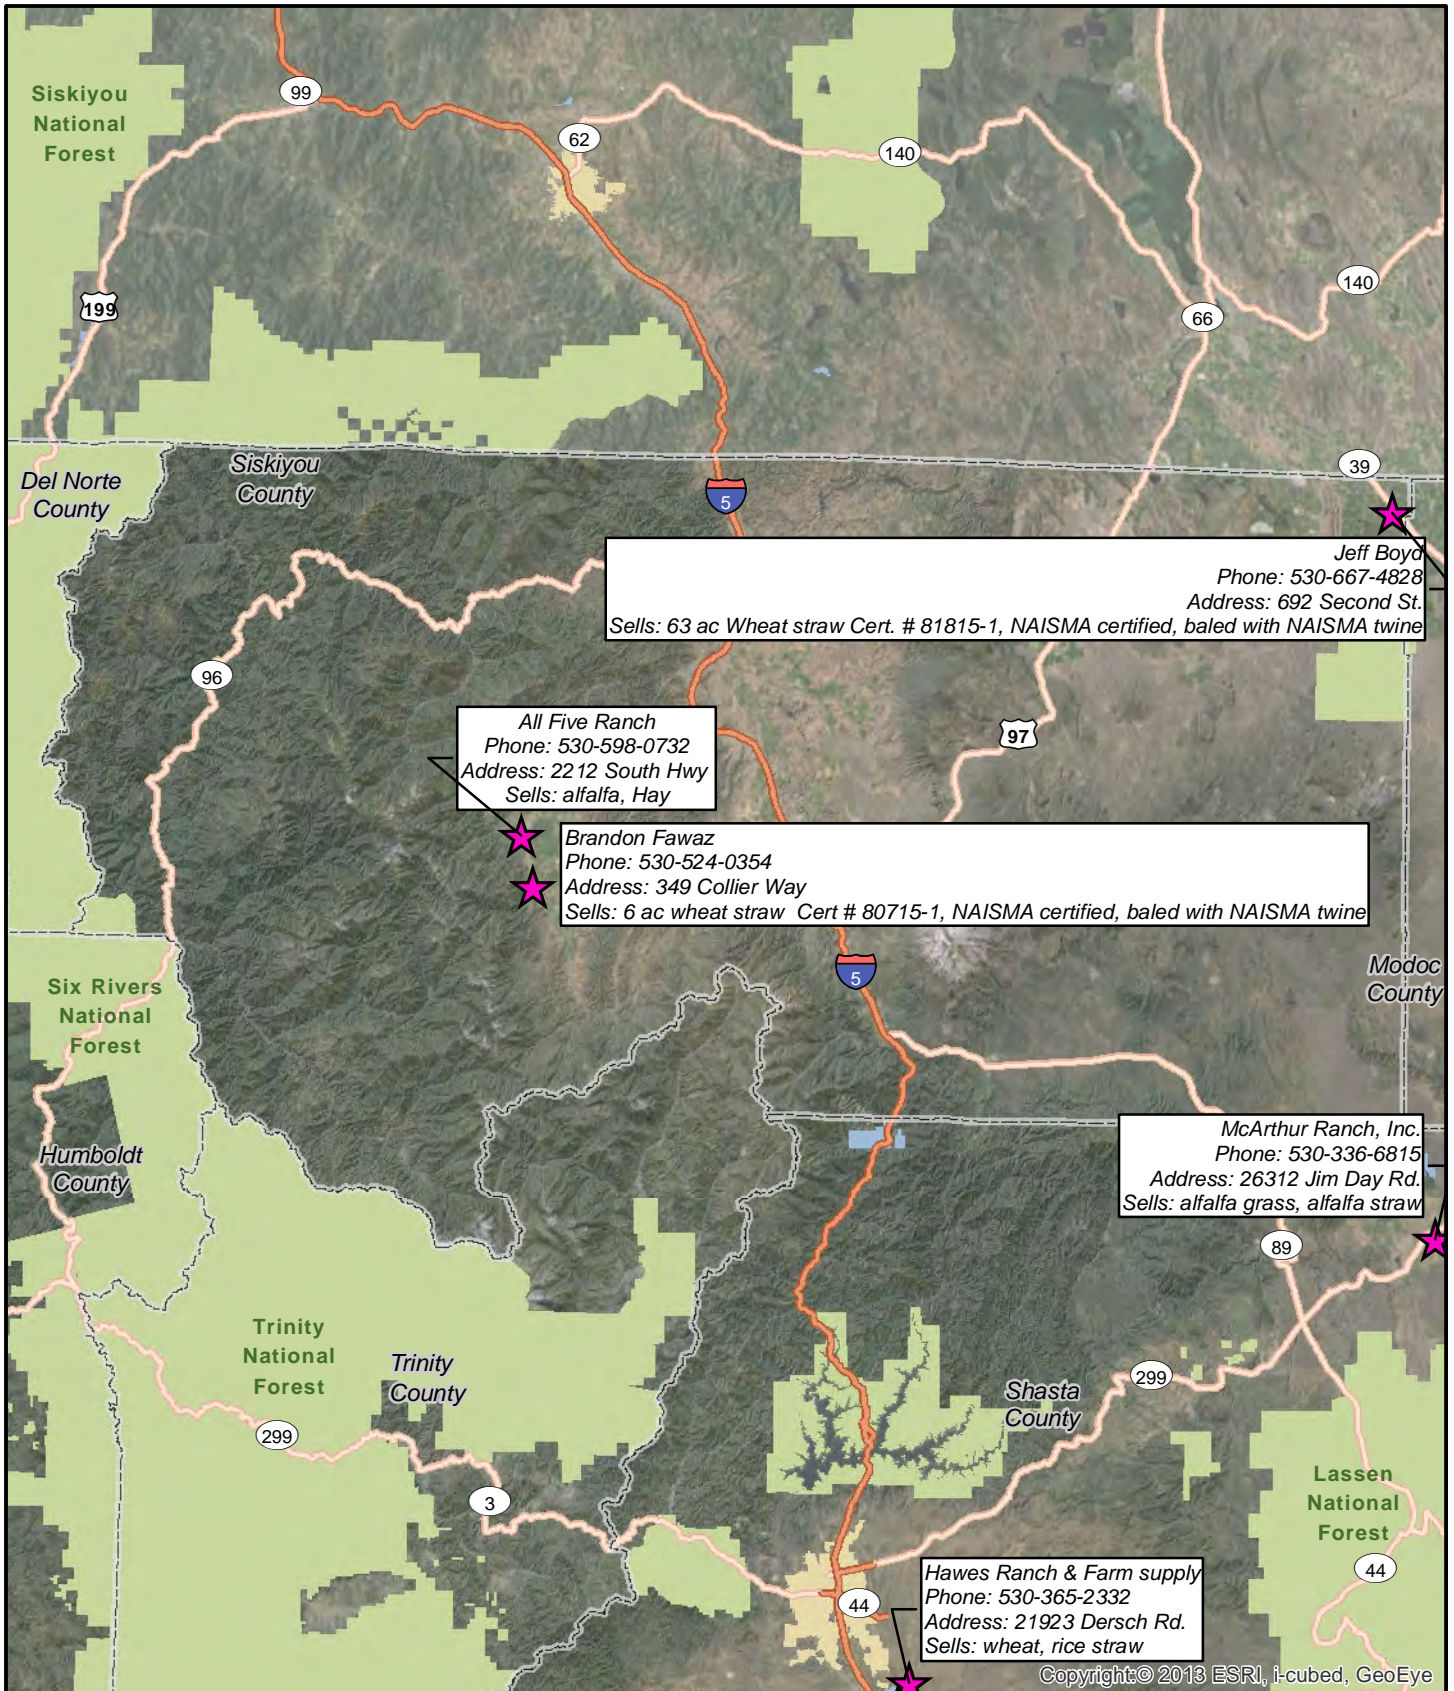

Siskiyou County
Weed-Free Forage
Providers
2016

LEGEND

- Weed-Free Hay and Straw Providers
- Weed-Free Pellet Providers
- Weed-Free Hay, Straw & Pellet Providers

Note: Ranches are typically producers who sell in bulk.